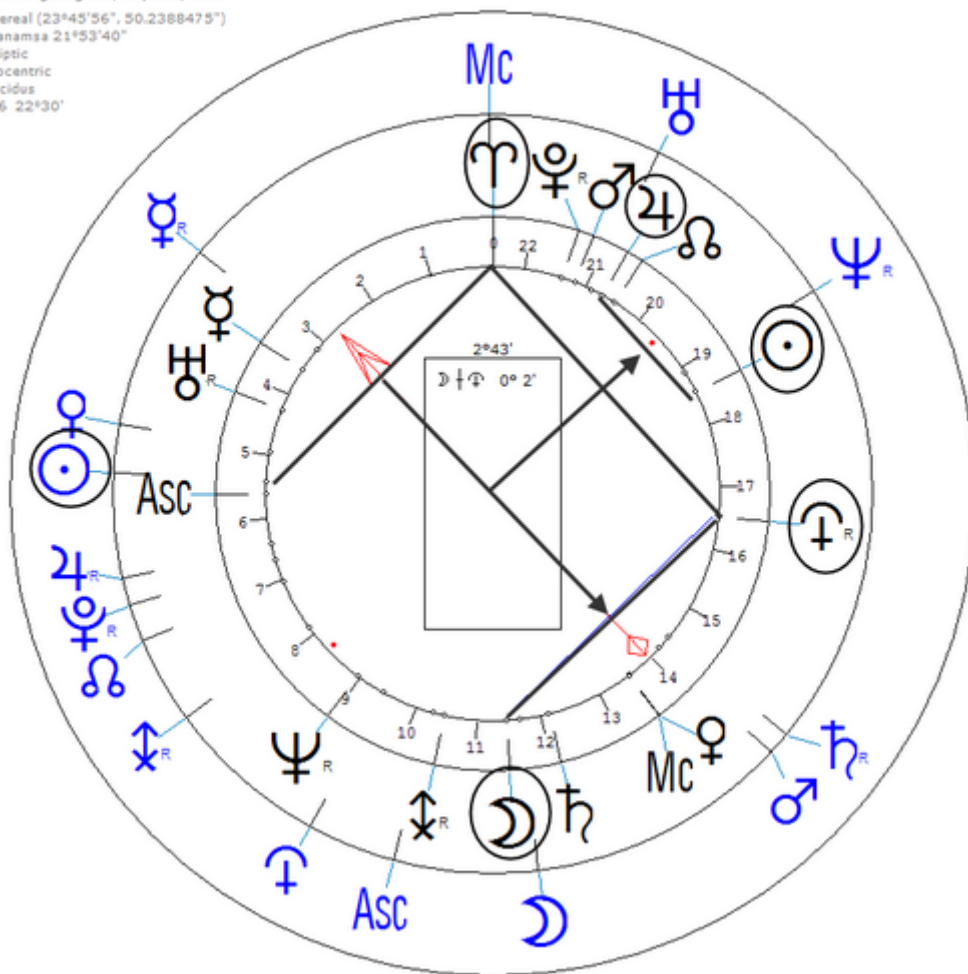

Harding, Warren G.

2 November 1865 at 14:30 (= 2:30 PM)Blooming Grove, Ohio, 40n42, 82w43

On 4 March 1921 (Inaugurated President)

<https://www.astro.com/astro-databank/Harding,_Warren_G>.

Transit (Harmonic 16)

t ♀/☉ = r ♀/♁ = r ♀/♁ = r ☉/♁

Harding, Warren G.
2 November 1865 Thu 14:30 (GMT-5:33:35) 39°36'18"N 83°23'44"W
Bloomingburg OH, Fayette, USA
Sidereal (23°45'56", 50.2388475")
Ayanamsa 21°53'40"
Ecliptic
Geocentric
Placidus
H16 22°30'