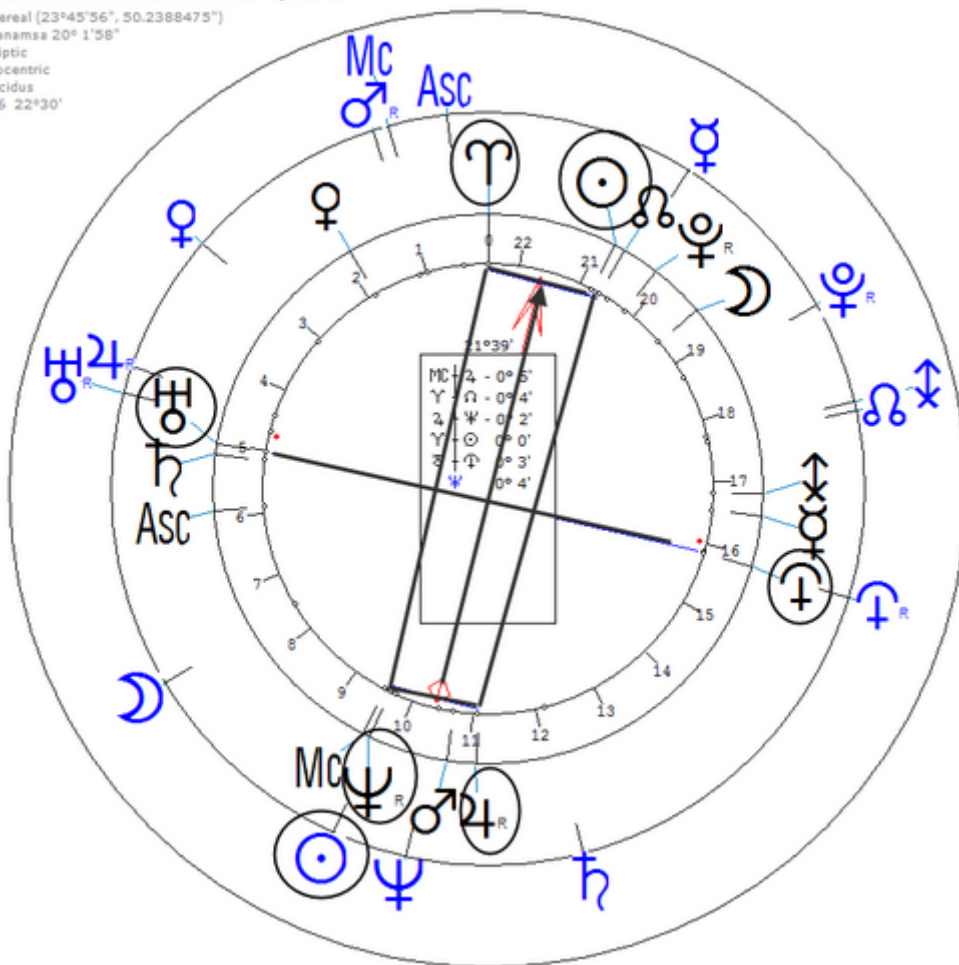

Wilson, Woodrow

29 December 1856 at 00:45 (= 12:45 AM) Staunton, Virginia, 38°09', 79°04'

March 4, 1913 (took office as president)

https://www.astro.com/astro-databank/Wilson,_Woodrow

Secondary (Harmonic 16)