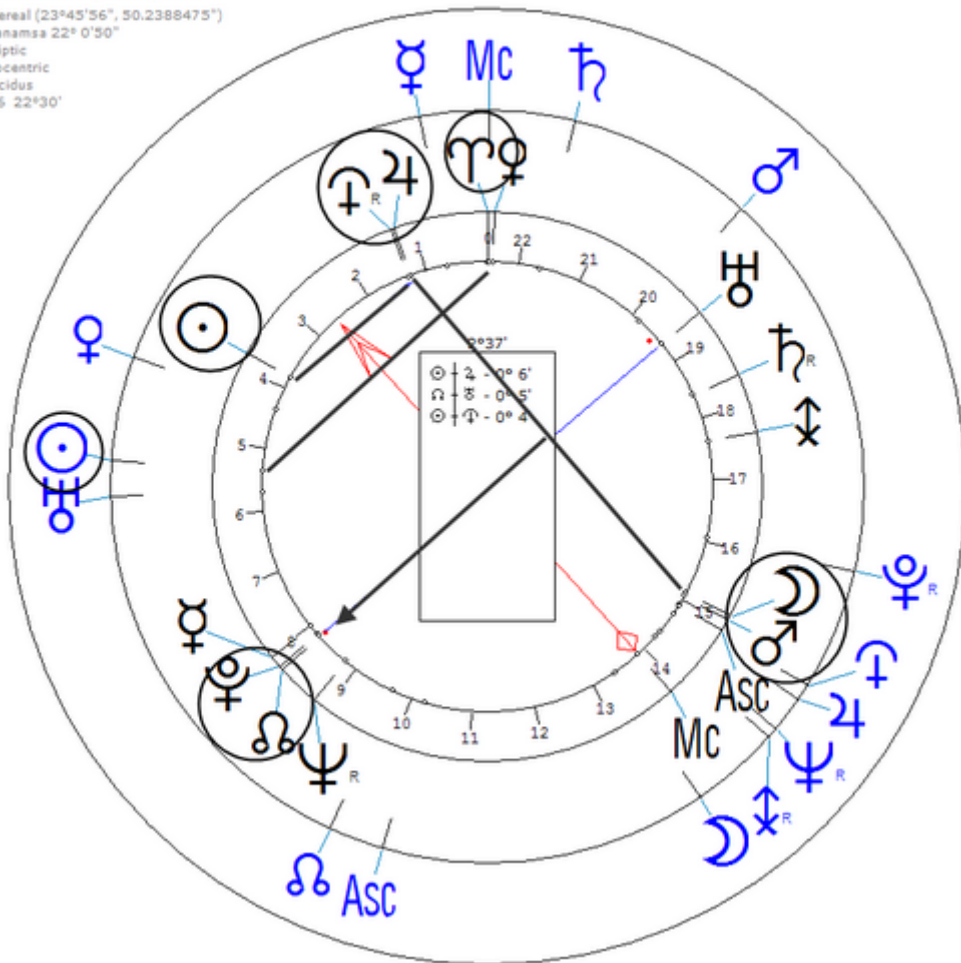

Hoover, Herbert

10 August 1874 at 23:15 (= 11:15 PM)West Branch, Iowa, 41n40, 91w21

He was inaugurated on 4 March 1929.

<https://www.astro.com/astro-databank/Hoover,_Herbert>

Transit (Harmonic 16)

t ♄/♁ = r ♁/♁ = r ♁/♁ = r ♁ = r ♁

Hoover, Herbert
10 August 1874 Mon 23:15 (GMT-6:05:23) 41°40'17"N 91°20'47"W
West Branch IA, Cedar, USA
Sidereal (23°45'56", 50.2388475")
Ayanamsa 22° 0'50"
Ecliptic
Geocentric
Placidus
H16 22°30'