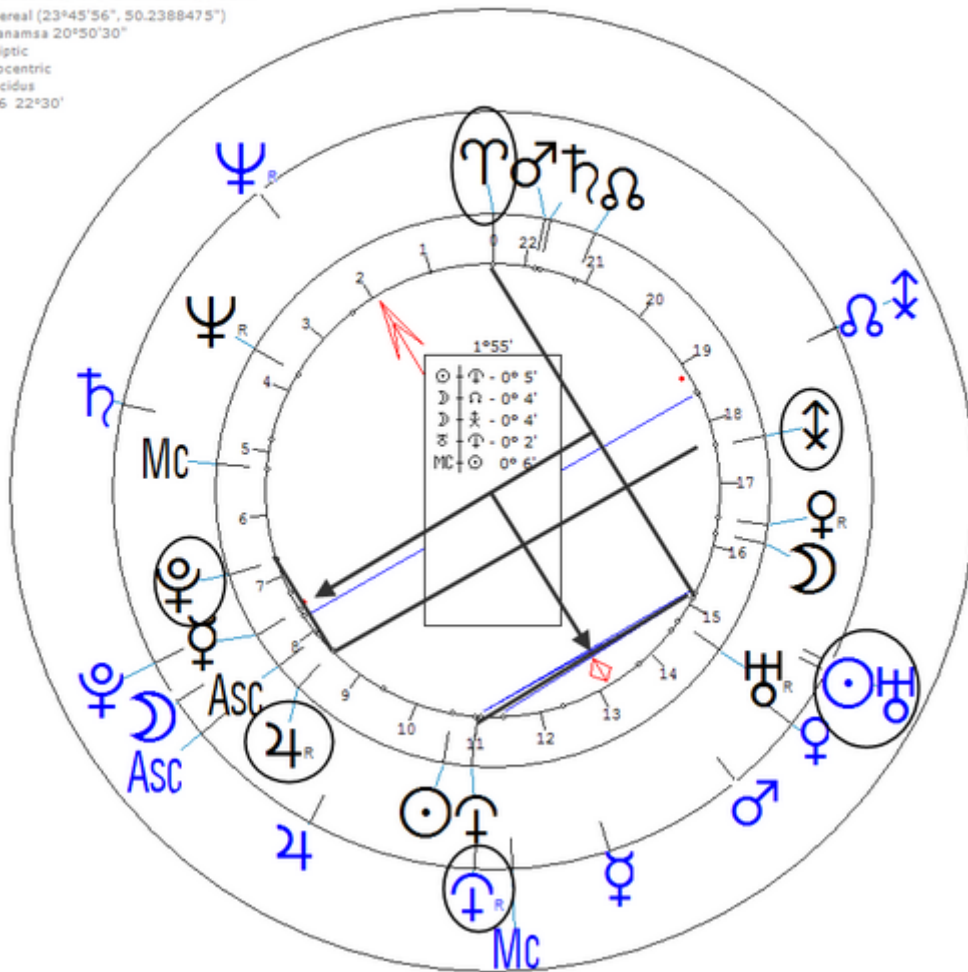

Tyler, John

29 March 1790 at 05:47:42 (= 05:47:42 AM)Charles City, Virginia, 37n21, 77w04

4 April 1841 (Became President upon death of Harrison)

<https://www.astro.com/astro-databank/Tyler,_John>

Secondary (Harmonic 16)

p ♀/☉ = p ☉/♁ = r ♃/♀ = r ♃/♁

Tyler, John
29 March 1790 Mon 5:47:42 (GMT-5:08:16) 37n21 77w04
Charles City VA, Charles City, USA
Sidereal (23°45'56", 50.2388475")
Ayanamsa 20°50'30"
Ecliptic
Geocentric
Placidus
H16 22°30'