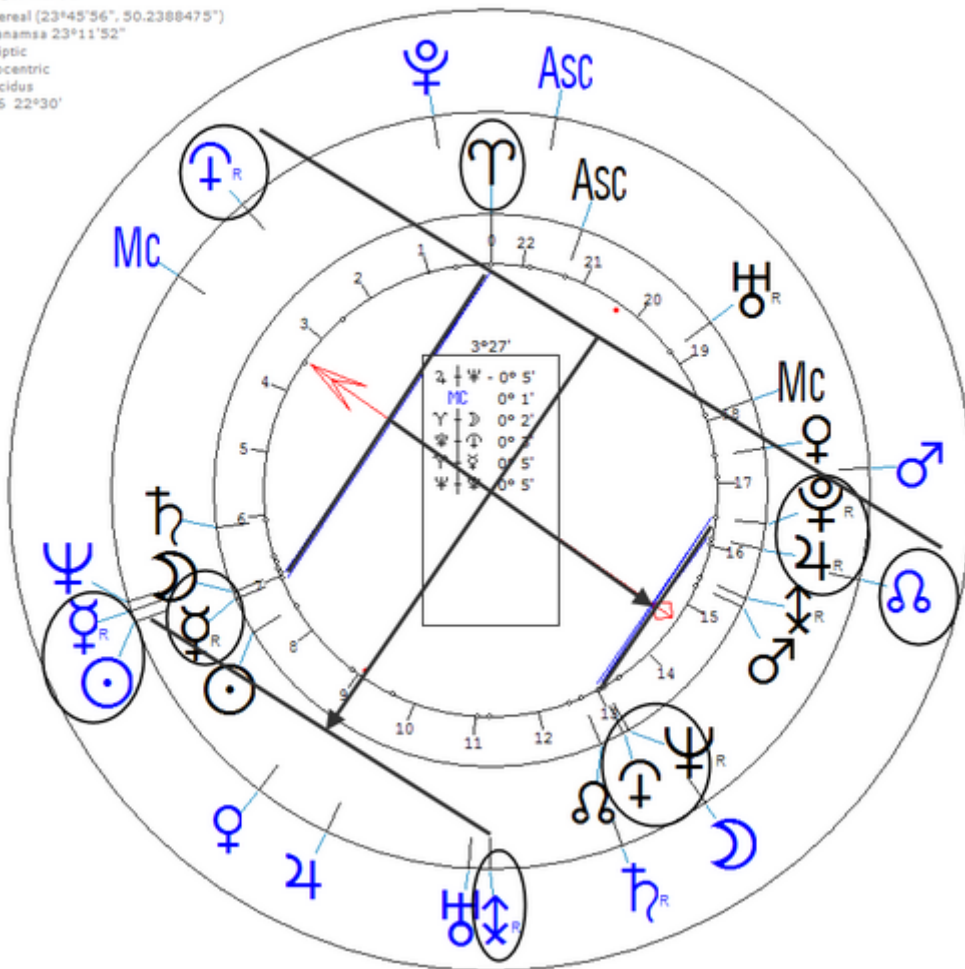

Obama, Barack

29.03.1959 19:24 (GMT + 02:45) Alego Kenya , 34°E 15',00°S 04'

On 20 January 2009 he became the 44th President of the US. Although he officially became President at noon EST under the US constitution, he took his oath of office at 12:05 PM EST in Washington, DC

Transit (Harmonic 16)

t ♉/♌ = t ♌/♍ = t ♎/♏ = r ♏/♐ = r ♑/♒ = r ♔/♕ = r ♖/♗

Barack Obama
29 March 1959 Sun 19:24 (GMT+2:45) 0s04 34e15
Alego, Kenya
Sidereal (23°45'56", 50.2388475")
Ayanamsa 23°11'52"
Ecliptic
Geocentric
Placidus
H16 22°30'