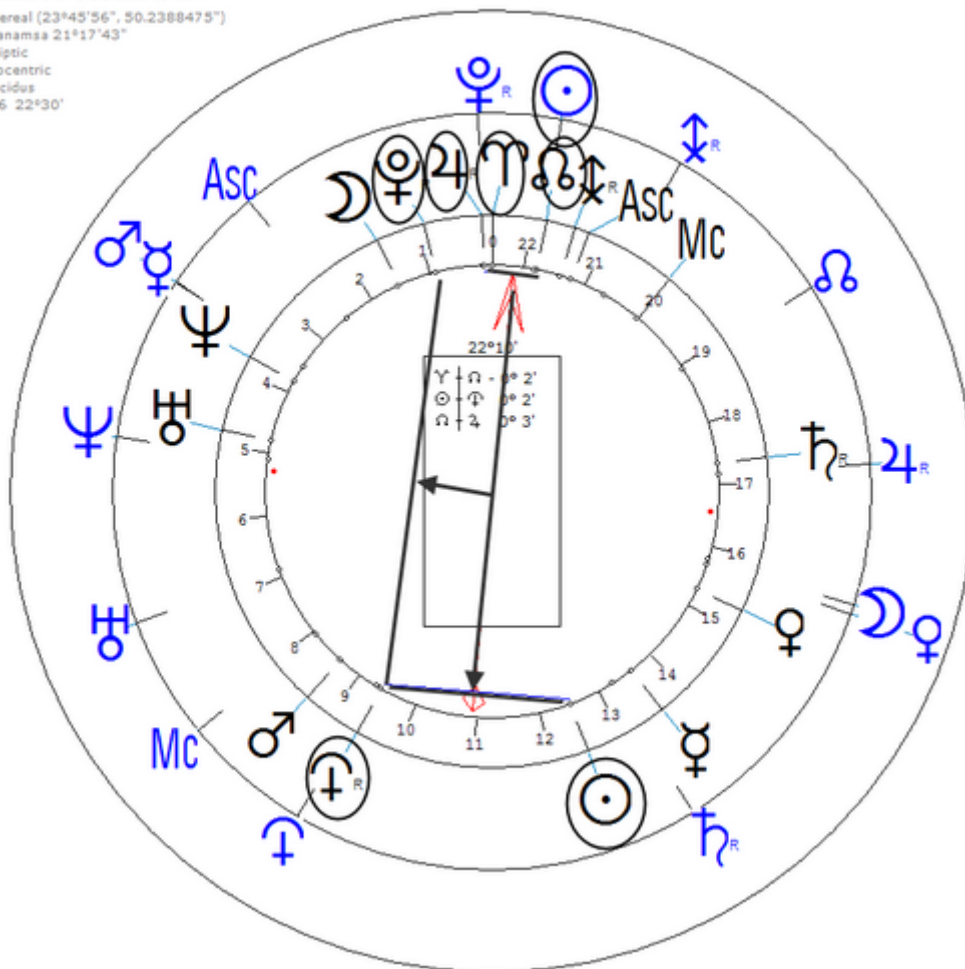

Placidus

H16 22°30'

Hoover, Herbert

10 August 1874 at 23:15 (= 11:15 PM)West Branch, Iowa, 41n40, 91w21

He was inaugurated on 4 March 1929.

https://www.astro.com/astro-databank/Hoover,_Herbert

Transit (Harmonic 16)