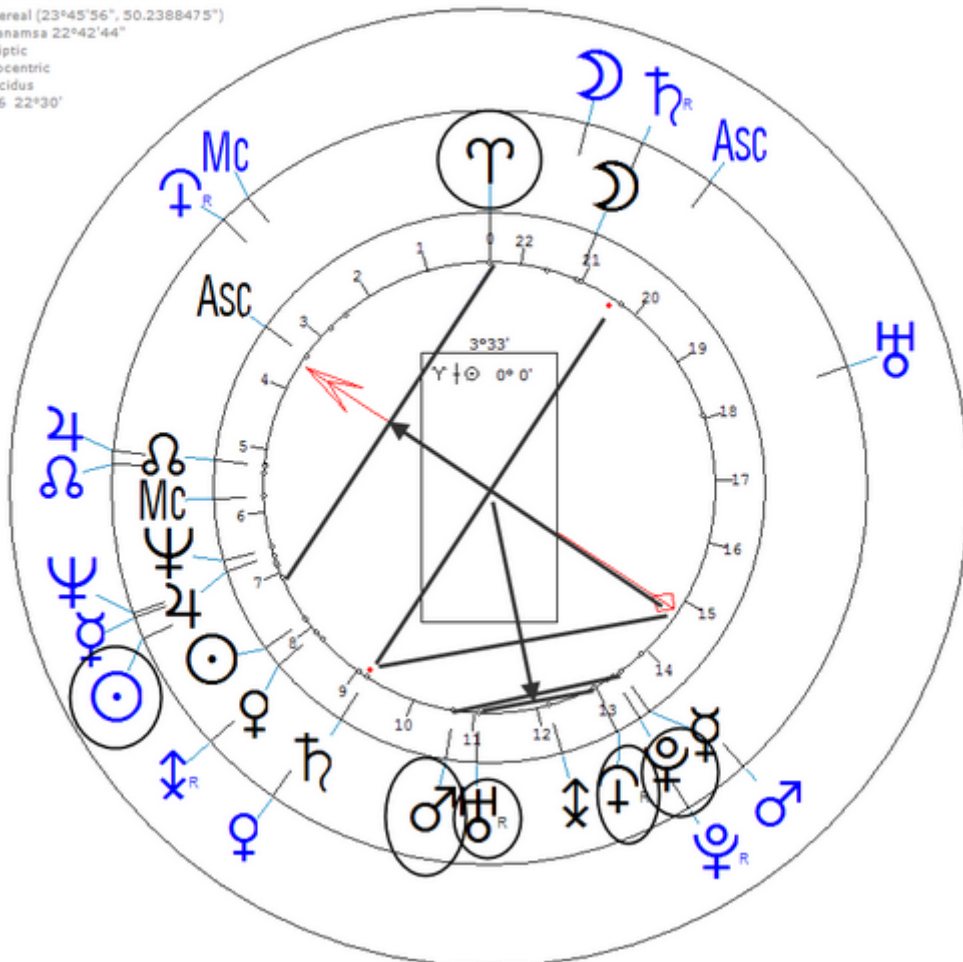

Carter, Jimmy

1 October 1924 at 07:00 (= 07:00 AM)Plains, Georgia (US), 32n02, 84w24

On 20 January 1977 (Sworn in as U.S. President)

https://www.astro.com/astro-databank/Carter,_Jimmy

Transit (Harmonic 16) at 12:00

t ♈/♁ = r ♀/♁ = r ♃/♁

Carter, Jimmy
1 October 1924 Wed 7:00 (GMT-6) 32°02'02"N 84°23'34"W
Plains GA, Sumter, USA
Sidereal (23°45'56", 50.2388475")
Ayanamsa 22°42'44"
Ecliptic
Geocentric
Placidus
H16 22°30'