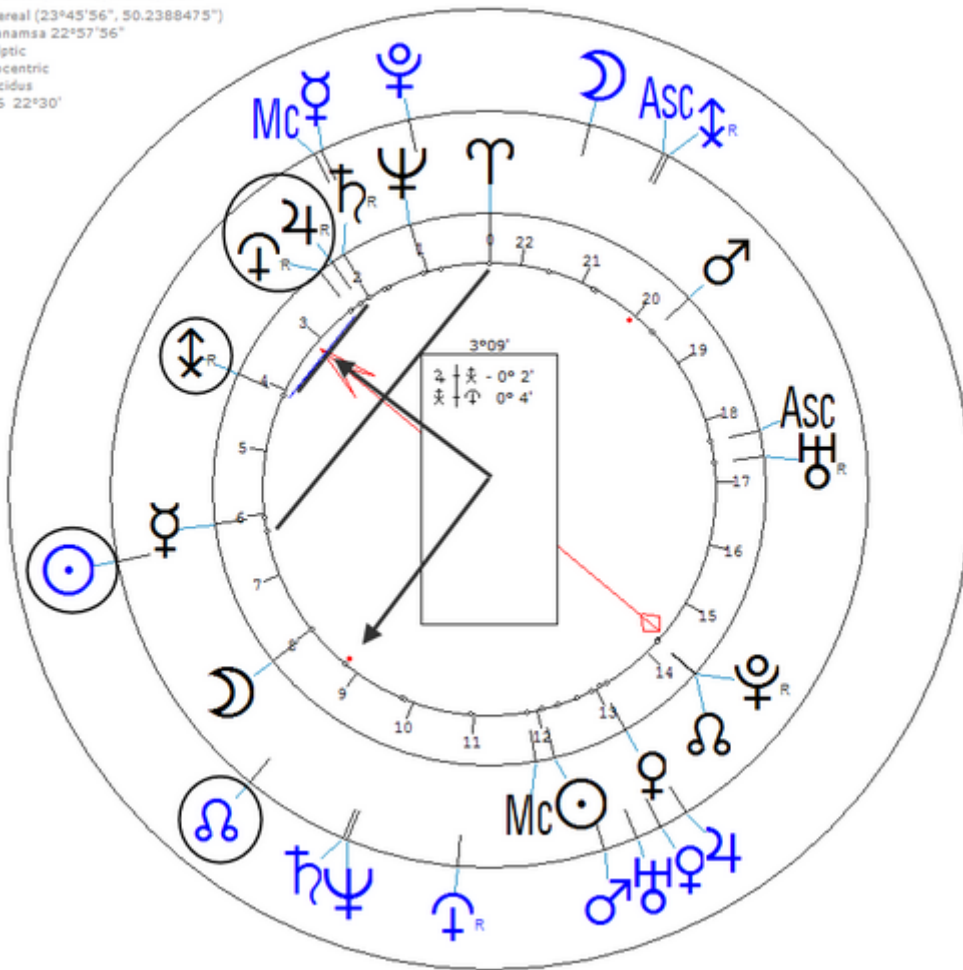

Biden, Joe

20 November 1942 at 08: 30 (= 08: 30 AM)Scranton, Pennsylvania, 41n25, 75w40

On 20 January 2021 (46th president of the USA)

https://www.astro.com/astro-databank/Biden,_Joe

Transit (Harmonic 16) at 00:00

t ♉/☉ = t ♃/♁ = r ♁/♁

Biden, Joe
20 November 1942 Fri 8:29:39 (GMT-4) 41°24'32"N 75°39'46"W
Scranton, Pennsylvania, USA
Sidereal (23°45'56", 50.2388475")
Ayanamsa 22°57'56"
Ecliptic
Geocentric
Placidus
H16 22°30'