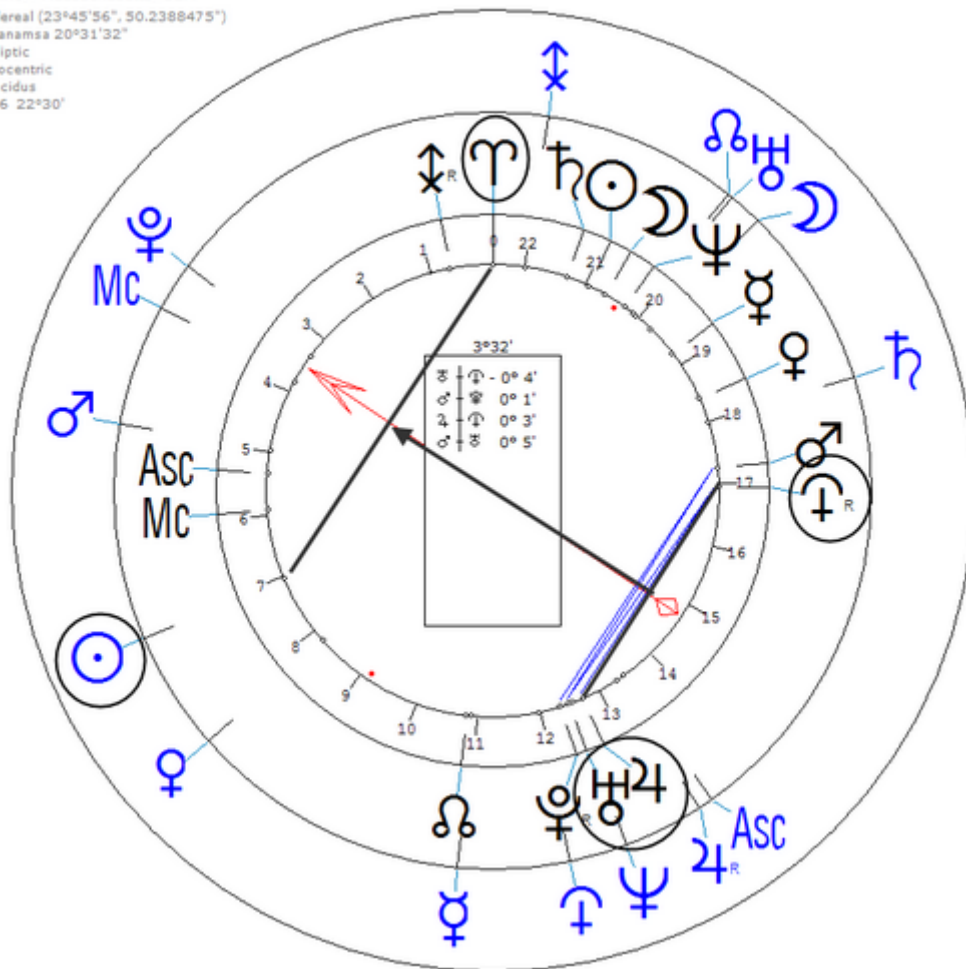

4 March 1825 (President, four years)

https://www.astro.com/astro-databank/Adams,_John_Quincy

Transit (Harmonic 16) at 00:00

t ♀/☉ = r ♃/♀ = r ♁/♀

Adams, John Quincy
11 July 1767 Sat 11:00 (GMT-4:44:01) 42°15'10"N 71°00'10"W
Quincy, Massachusetts, USA
Sidereal (23°45'56", 50.2388475")
Ayanamsa 20°31'32"
Ecliptic
Geocentric
Placidus
H16 22°30'