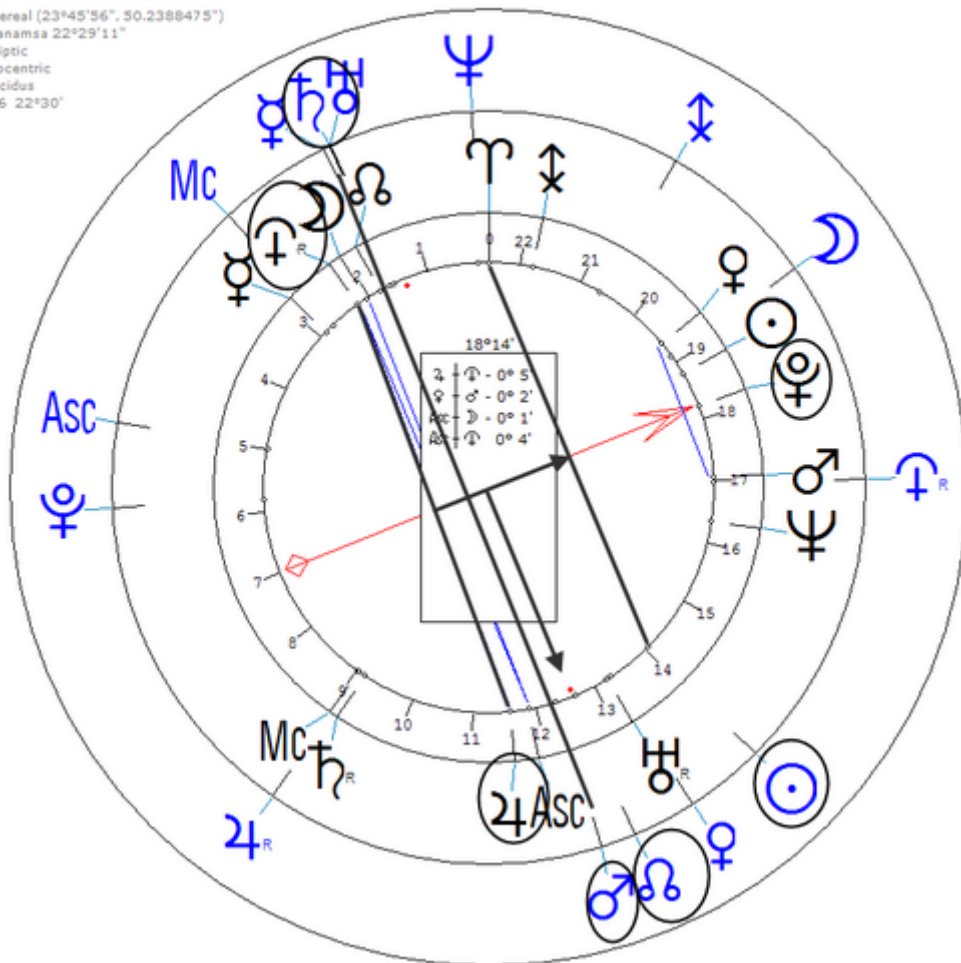

Johnson, Lyndon B.

27 August 1908 at 05:40 (= 05:40 AM)Stonewall, Texas, 30n14, 98w40

<https://www.astro.com/astro-databank/Johnson,_Lyndon_B.>

Johnson took office on November 22, 1963, following the assassination of his predecessor, John F. Kennedy.

Members of the Presidential and Vice-Presidential parties filled the central compartment of the plane to witness the swearing in. At 2:38 p.m. CST, Lyndon Baines Johnson took the oath of office as the 36th President of the United States.

<https://en.wikipedia.org/wiki/First_inauguration_of_Lyndon_B._Johnson>

Transit (Harmonic 16)

t ♀/☉ = t ♂/♃ = t ♁ = r ♃/♀ = r ♁

Johnson, Lyndon Baines
27 August 1908 Thu 5:40 (GMT-6) 30°14'09"N 98°39'51"W
Stonewall TX, Gillespie, USA
Sidereal (23°45'56", 50.2388475")
Ayanamsa 22°29'11"
Ecliptic
Geocentric
Placidus
H16 22°30'