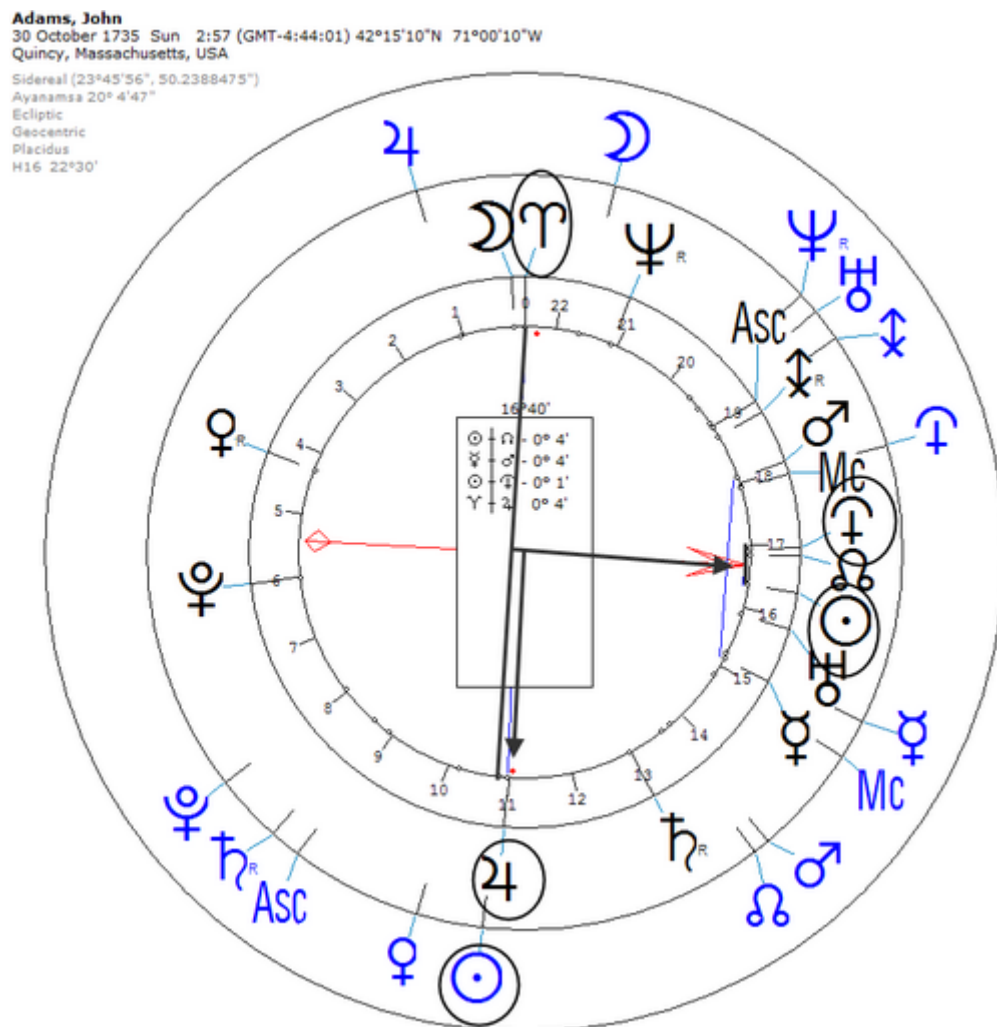

Adams, John

30 October 1735 at 02:57 (= 02:57 AM)Quincy, Massachusetts, 42n15, 71w0

On 4 March 1797 (Elected U.S. President, four years)

<https://www.astro.com/astro-databank/Adams,_John>

Secondary (Harmonic 16)

$p \quad \text{♁}/\text{☉} = r \quad \text{☉}/\text{♁} = r \quad 4$

$\text{☉}/\text{♁}$ President (according to hamburg school)