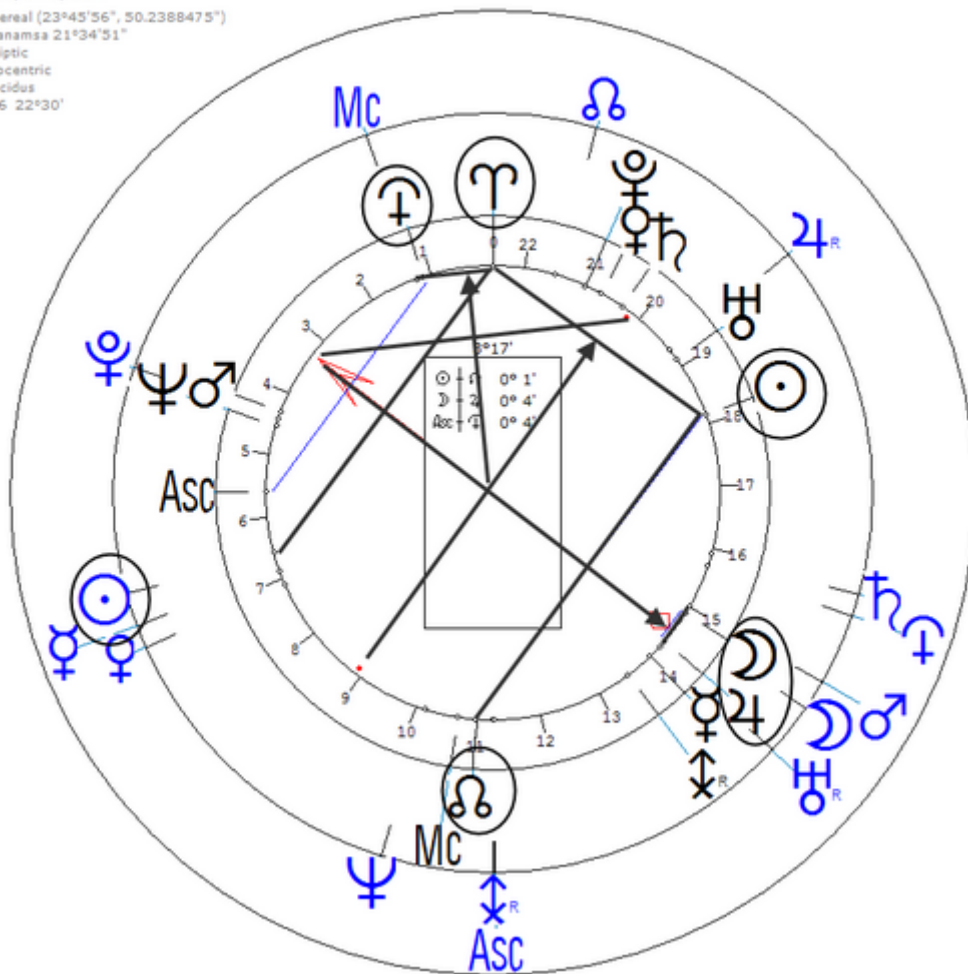

McKinley, William

29 January 1843 at 23:43 (= 11:43 PM)Niles, Ohio, 41n11, 80w46

On March 4, 1897 (President of the U.S.)

<https://www.astro.com/astro-databank/McKinley,_William>

Transit (Harmonic 16)

t ♀/♁ = r ♀/♁ = r ♀/♁ = r ♁/♁ = r ♁/♁

McKinley, William
29 January 1843 Sun 23:43 (GMT-5:23:04) 41°10'58"N 80°45'56"W
Niles, Ohio, USA

Sidereal (23°45'56", 50.2388475")
Ayanamsa 21°34'51"
Ecliptic
Geocentric
Placidus
H16 22°30'