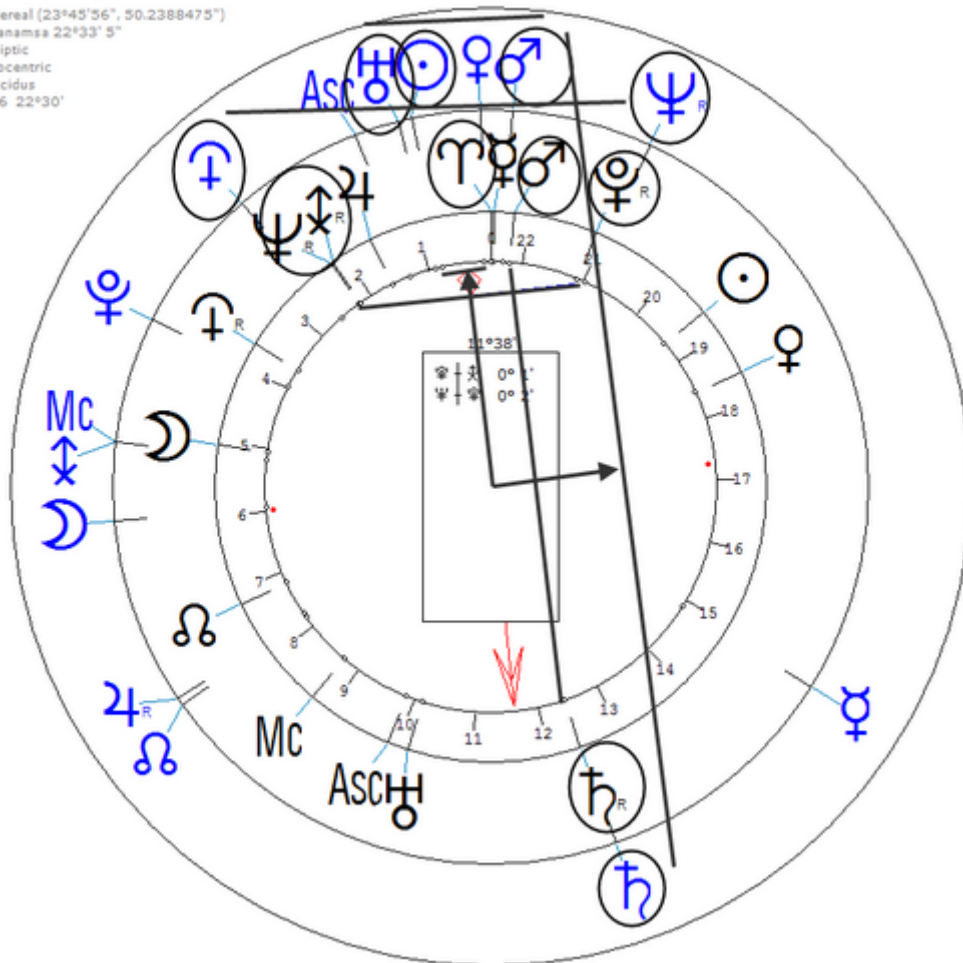

Nixon resigned the presidency on August 9, 1974

Transit (Harmonic 16)

t ♀/♁ = t ♀/♁ = t ♂/♁ = t ♂/♁_r ♂/♁_r ♀/♀

Nixon, Richard M.
9 January 1913 Thu 21:35 (GMT-8) 33n53 117w48
Yorba Linda CA, USA
Sidereal (23°45'56", 50.2388475")
Ayanamsa 22°33' 5"
Ecliptic
Geocentric
Placidus
H16 22°30'