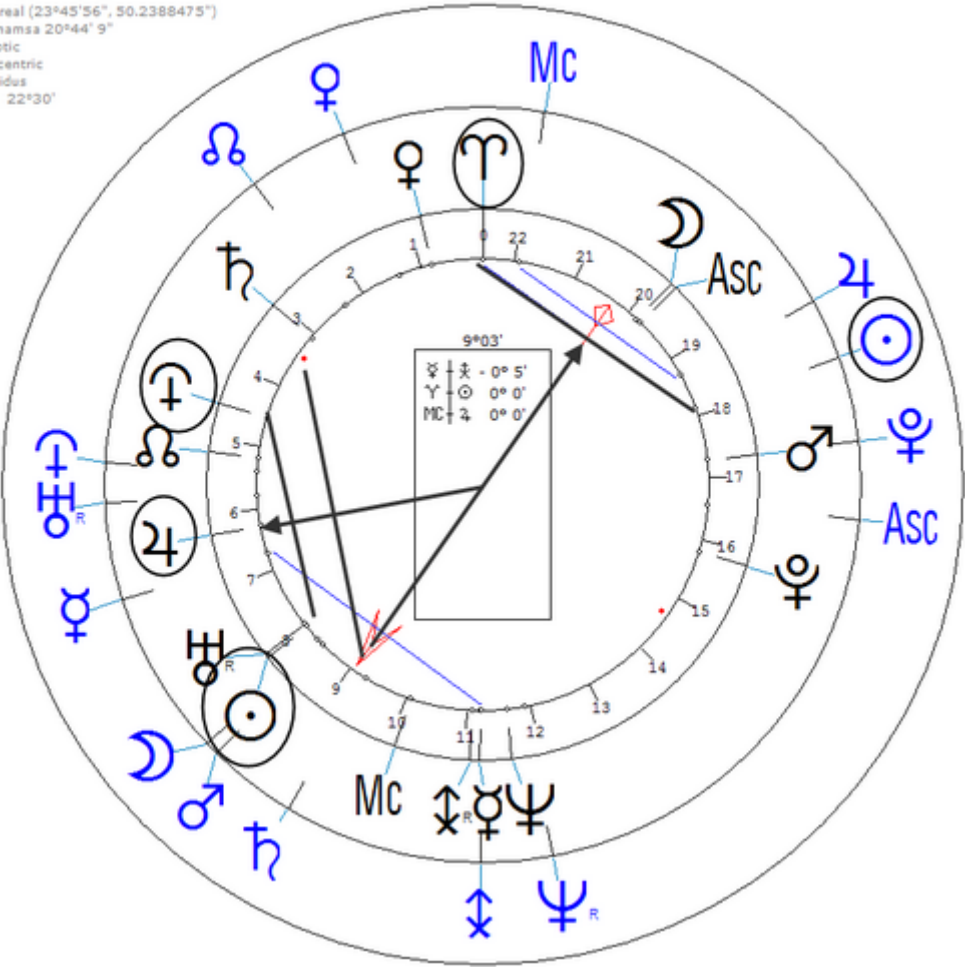

Van Buren, Martin

5 December 1782
Kinderhook, USA, 42n23, 73w41

March 4, 1837 (took office as president)

<https://www.astro.com/astro-databank/Van_Buren,_Martin>

Secondary (Harmonic 16)

p ♄/♁ = r ♁/♂ = r ♃

Van Buren, Martin
5 December 1782 Thu 12:00 (GMT-4:54:48) 42°23'43"N 73°41'54"W
Kinderhook NY, Columbia, USA
Sidereal (23°45'56", 50.2388475")
Ayanamsa 20°44' 9"
Ecliptic
Geocentric
Placidus
H16 22°30'