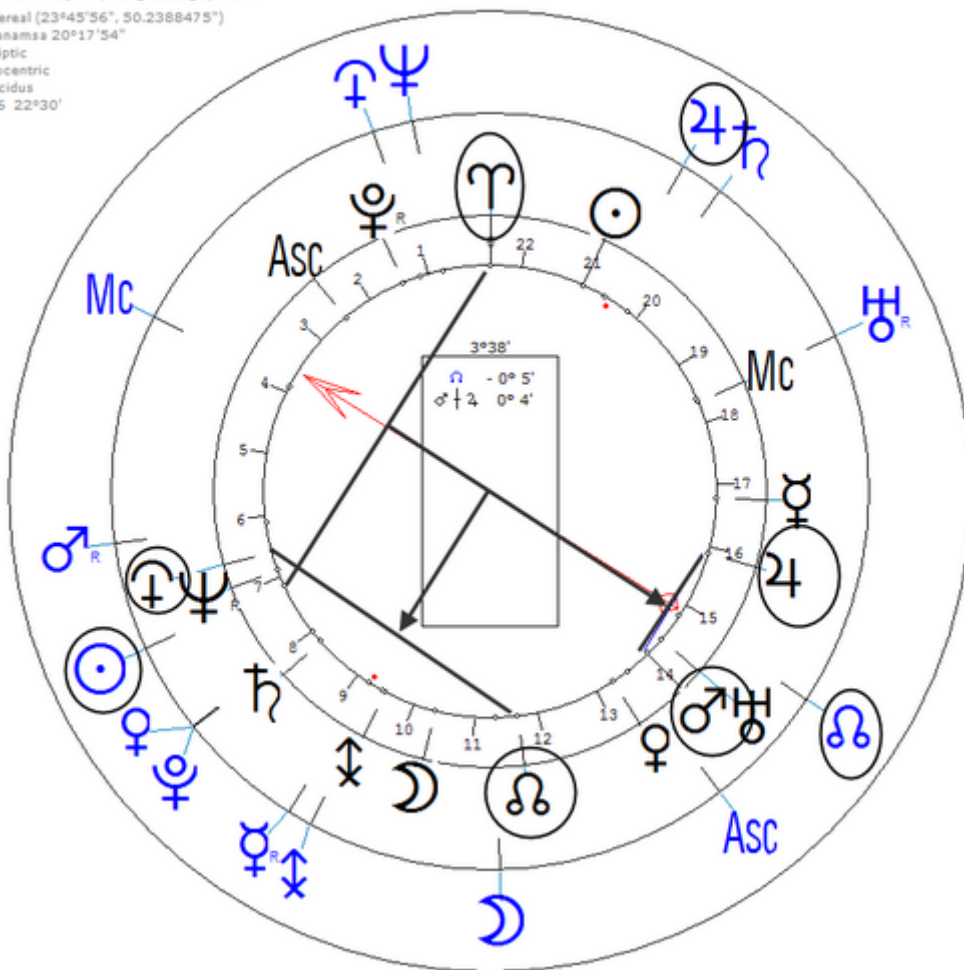

Madison, James

16 March 1751 at 23:59 (= 11:59 PM)Port Conway, USA, 38n10, 77w11

On 4 March 1809 (President of U.S.)

<https://www.astro.com/astro-databank/Madison,_James>

Transit (Harmonic 16)

t ♉/☉ = t ♃ = t ♁ = r ♀/♃ = r ♁/♀

Madison, James
16 March 1751 Tue 23:59 (GMT-5:08:45) 38°10'38"N 77°11'11"W
Port Conway VA, King George, USA
Sidereal (23°45'56", 50.2388475")
Ayanamsa 20°17'54"
Ecliptic
Geocentric
Placidus
H16 22°30'