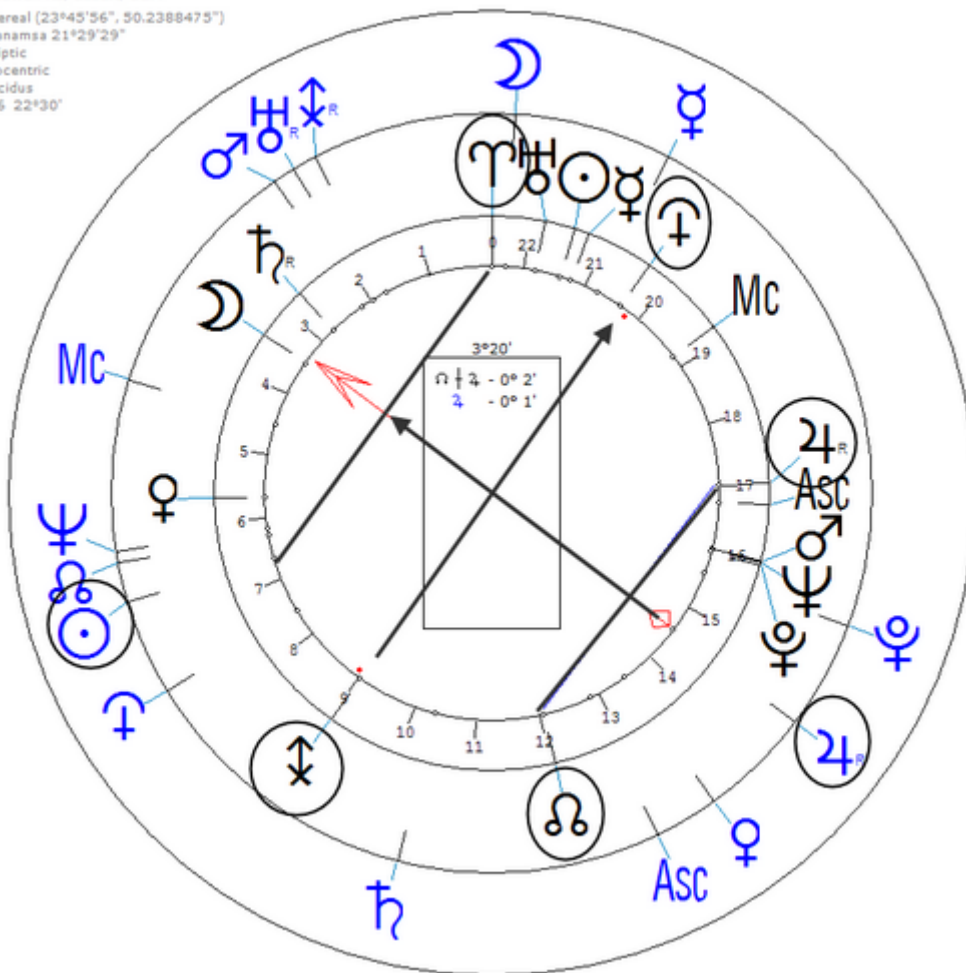

Cleveland, Grover

18 March 1837

Caldwell, New Jersey, 40n50, 74w17

American U.S. President from 1885-1889 and after an interim term by Harrison, in 1893-1897.

<https://www.astro.com/astro-databank/Cleveland,_Grover>

Transit (Harmonic 16) on 4.3.1885 at 00:00

t ♃/☉ = t ♃ = r ♃/♁ = r ♃ = r ♃

Cleveland, Grover
18 March 1837 Sat 12:00 (GMT-4:57:06) 40°50'23"N 74°16'37"W
Caldwell NJ, Essex, USA
Sidereal (23°45'56", 50.2388475")
Ramanasa 21°29'29"
Ecliptic
Geocentric
Placidus
416 22°30'