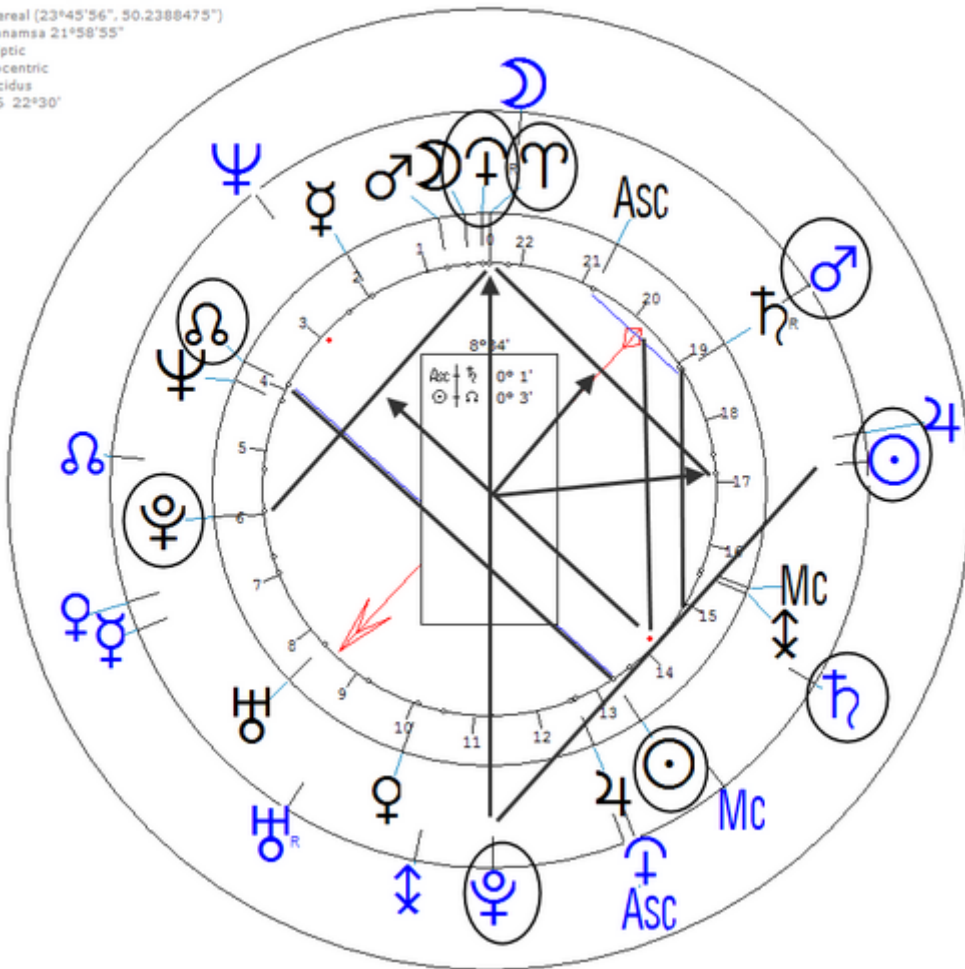

Coolidge, Calvin

4 July 1872 at 09:00 (= 09:00 AM)Plymouth, Vermont, 43n32, 72w43

On August 3, 1923 (On August 2, 1923, President Harding died unexpectedly)
On 4 March 1925 (Sworn in as U.S. President)

<https://www.astro.com/astro-databank/Coolidge,_Calvin>

On August 2, 1923, President Harding died unexpectedly.

Transit (Harmonic 16) On August 3, 1923

t ♄/♁ = t ♁/♀ = t ♂/♃ = r ♁/♅ = t ♀/♆ = r ♆

Coolidge, Calvin
4 July 1872 Thu 9:00 (GMT-4:50:53) 43°32'09"N 72°43'19"W
Plymouth VT, Windsor, USA
Sidereal (23°45'56", 50.2388475")
Ayanamsa 21°58'55"
Ecliptic
Geocentric
Placidus
H16 22°30'