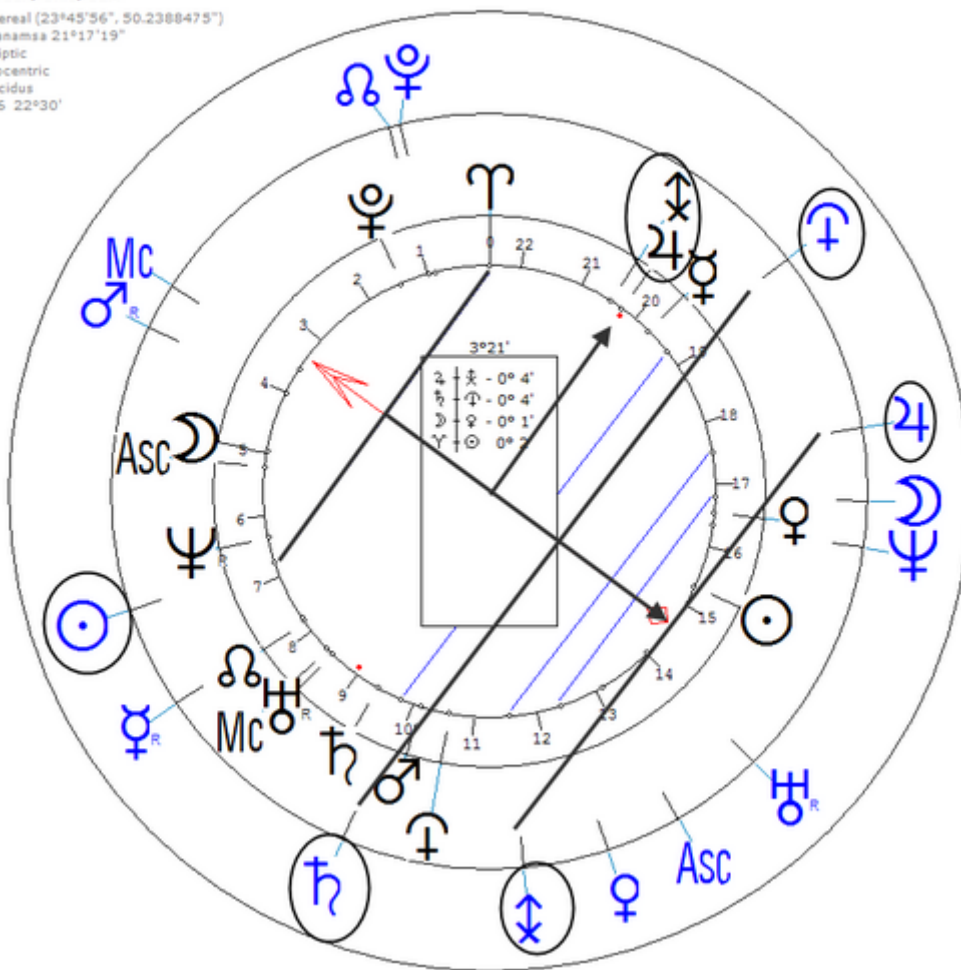

Grant, Ulysses S.

27 April 1822 at 05:47:49 (= 05:47:49 AM)Point Pleasant, Ohio, 38n54, 84w14

On 4 March 1869 (Inaugerated as U.S. President, two terms)

<https://www.astro.com/astro-databank/Grant,_Ulysses_S.>

Transit (Harmonic 16)

t ♉/♁ = t ♃/♁ = t ♃/♁ = r ♃

Grant, Ulysses S.
27 April 1822 Sat 5:47:49 (GMT-5:36:56) 38n53 84w14
Rarden, Ohio, USA
Sidereal (23°45'56", 50.2388475")
Ayanamsa 21°17'19"
Ecliptic
Geocentric
Placidus
H16 22°30'