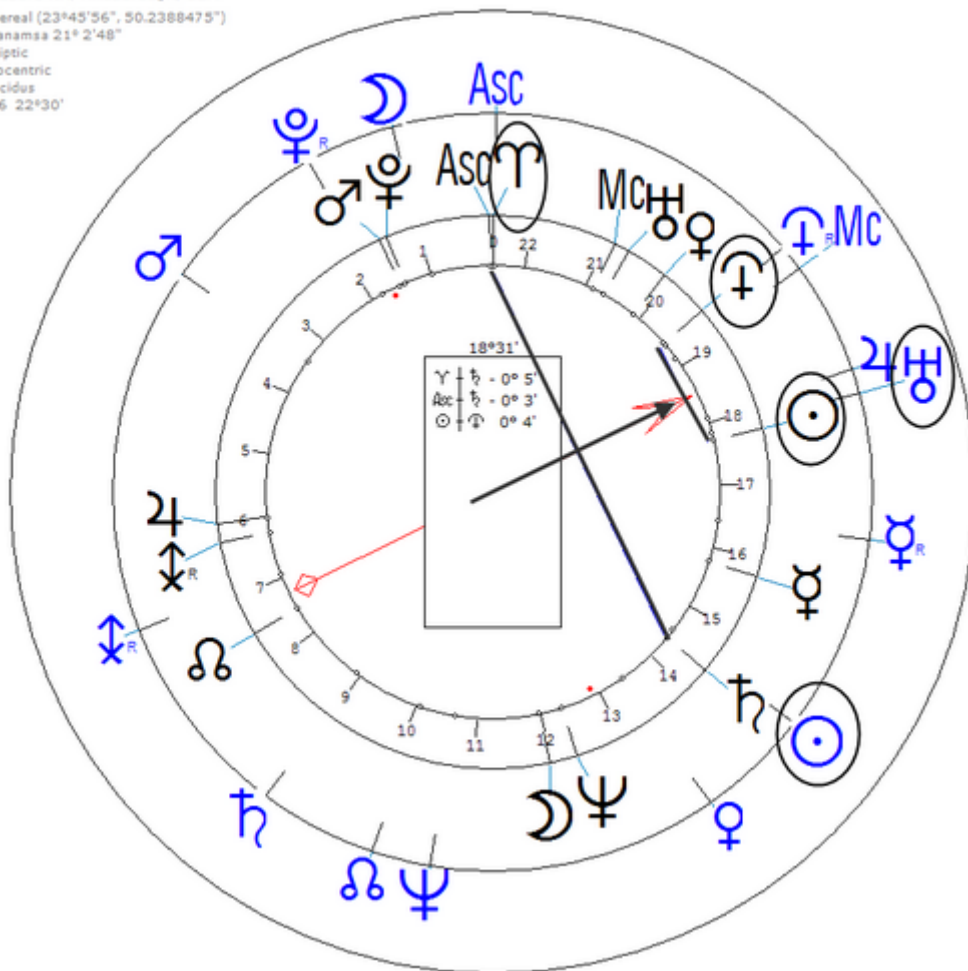

Pierce, Franklin

23 November 1804

Hillsboro, New Hampshire, 43n07, 71w54

On 4 March 1853 (Inaugerated President)

<https://www.astro.com/astro-databank/Pierce,_Franklin>

Secondary Converse (Harmonic 16)

$$p \quad \Upsilon / \odot = r \quad \odot / \text{♀}$$

Pierce, Franklin
23 November 1804 Fri 12:00 (GMT-4:47:35) 43°06'50"N 71°53'45"W
Hillsboro NH, Hillsborough, USA
Sidereal (23°45'56", 50.2388475")
Ayanamsa 21° 2'48"
Ecliptic
Geocentric
Placidus
H16 22°30'