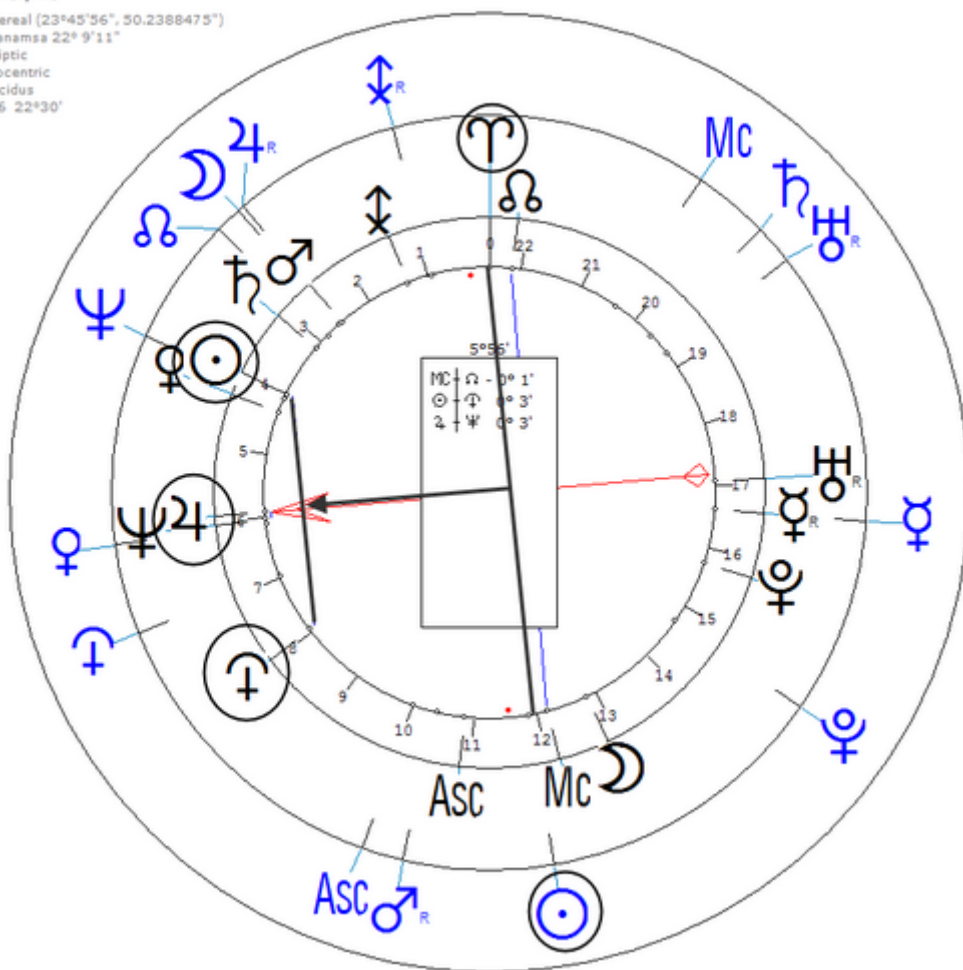

Trump, Donald

14 June 1946 at 10:54 (= 10:54 AM)Jamaica Hospital Queens (Queens County), New York, 40n42, 73w4859

20 January 2017 at 12:00 PM in Washington (took office as president)

https://www.astro.com/astro-databank/Trump,_Donald