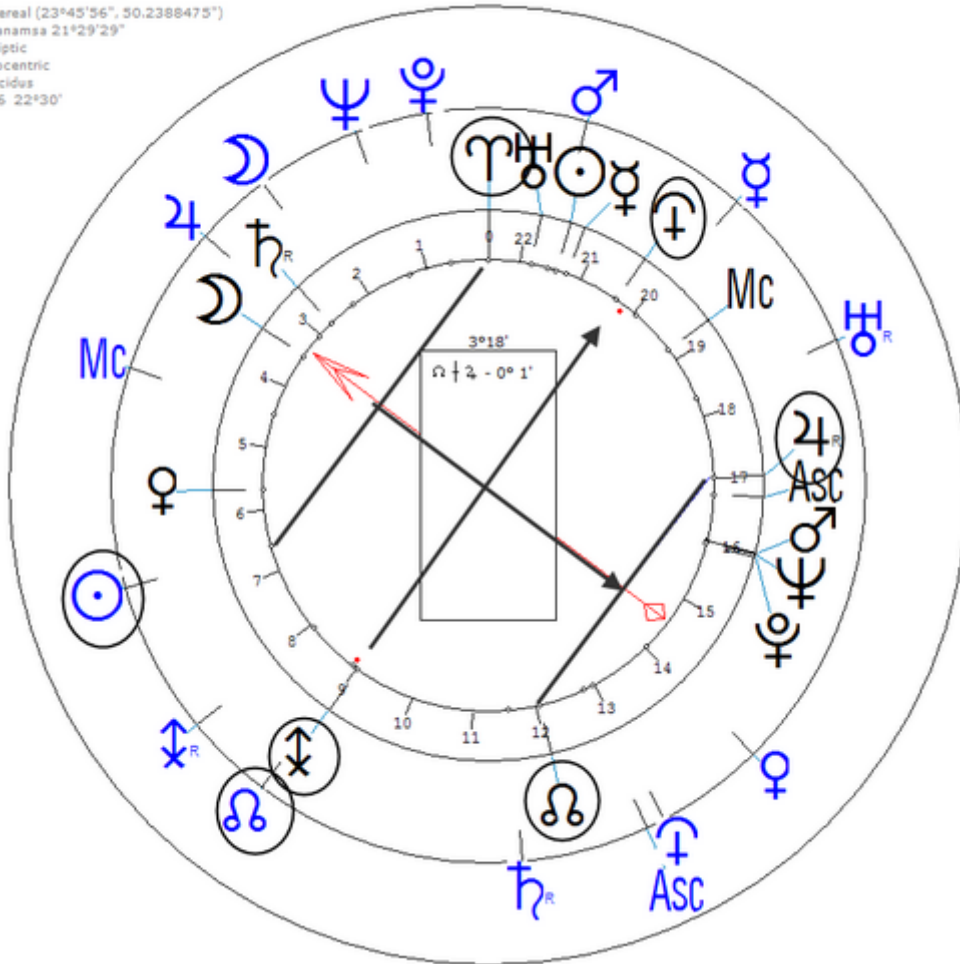

Transit (Harmonic 16) on 4.3.1893 at 00:00

t ♀/☉ = t ♁_r ♃/♁_r ♂_r ♀

Cleveland, Grover
18 March 1837 Sat 12:00 (GMT-4:57:06) 40°50'23"N 74°16'37"W
Caldwell NJ, Essex, USA
Sidereal (23°45'36", 50.2388475")
Ayanamsa 21°29'29"
Ecliptic
Geocentric
Placidus
H16 22°30'