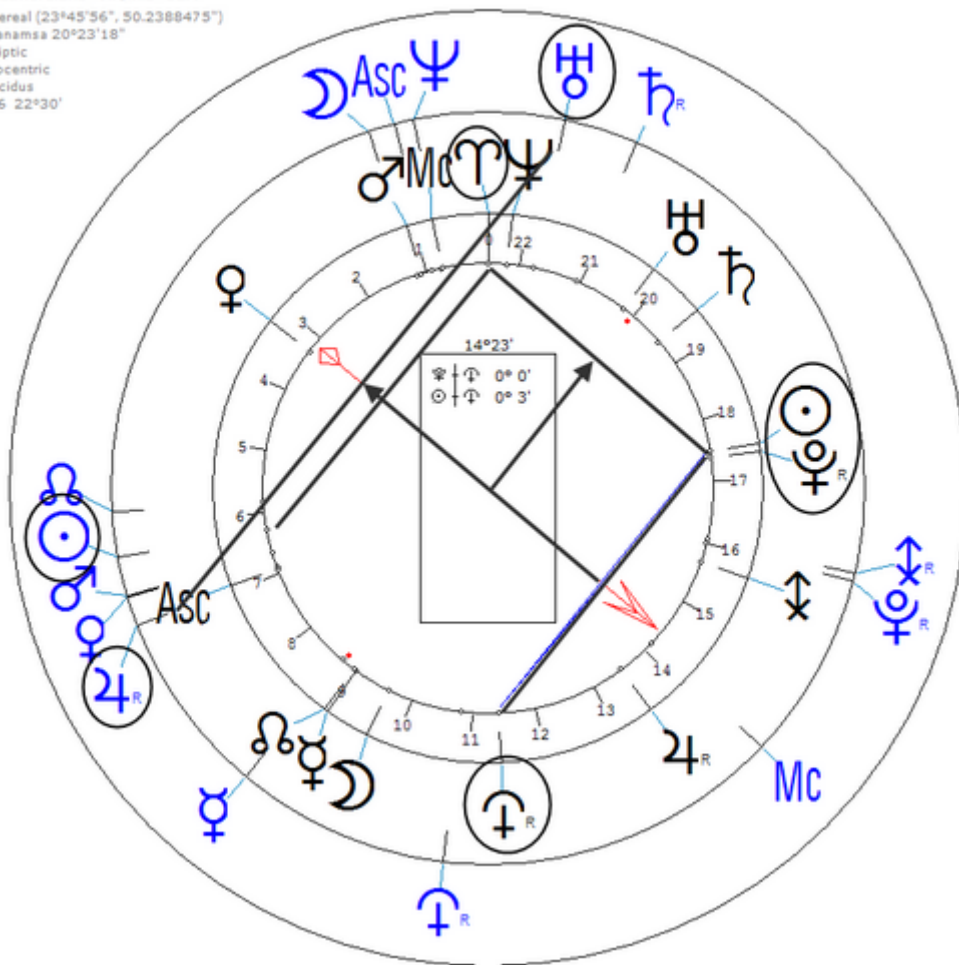

Monroe, James

28 April 1758 at 01:52:18 (= 01:52:18 AM)Westmoreland (Westmoreland County),
Virginia, 38n04, 76w34

The presidency of James Monroe began on March 4, 1817, when James Monroe was
inaugurated as President of the United States.

<https://www.astro.com/astro-databank/Monroe,_James>

Secondary (Harmonic 16)

p ♀/♁ = p ♃/♁ = r ♀/♁ = r ♀/♁ = r ♁/♁ = r ♁/♁

Monroe, James
28 April 1758 Fri 1:52:18 (GMT-5:08) 38n05 77w00
Westmoreland, Virginia, USA
Sidereal (23°45'56", 50.2388475")
Ayanamsa 20°23'18"
Ecliptic
Geocentric
Placidus
H16 22°30'