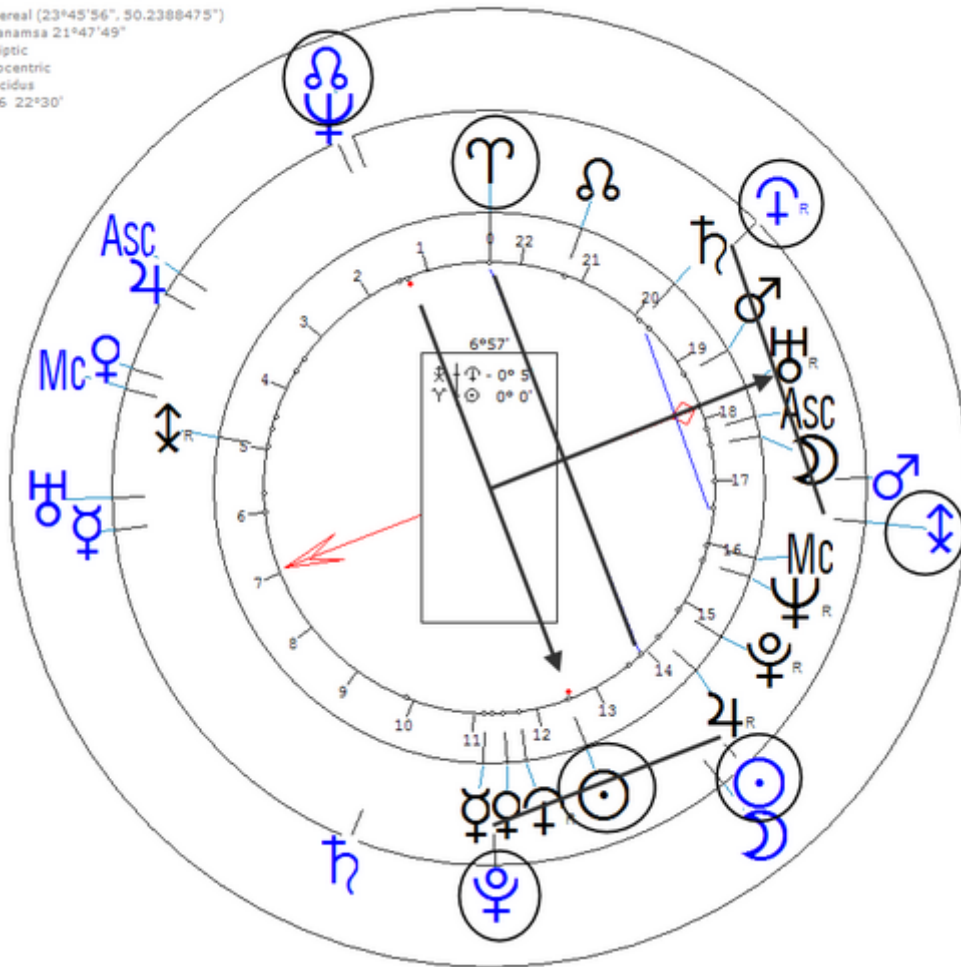

Roosevelt, Teddy

27 October 1858 at 19:45 (= 7:45 PM)New York, New York, 40n43, 74w0

He took the presidential oath of office 9/14/1901, 3:32 PM, Buffalo, NY.

<https://www.astro.com/astro-databank/Roosevelt,_Teddy>

Transit (Harmonic 16)

t ♉/♁ = t ♁/♁ = t ♁ = r ♁

Roosevelt, Teddy
27 October 1858 Wed 19:45 (GMT-4:56:02) 40°42'51"N 74°00'23"W
New York, New York, USA
Sidereal (23°45'56", 50.2388475")
Ayanamsa 21°47'49"
Ecliptic
Geocentric
Placidus
H16 22°30'