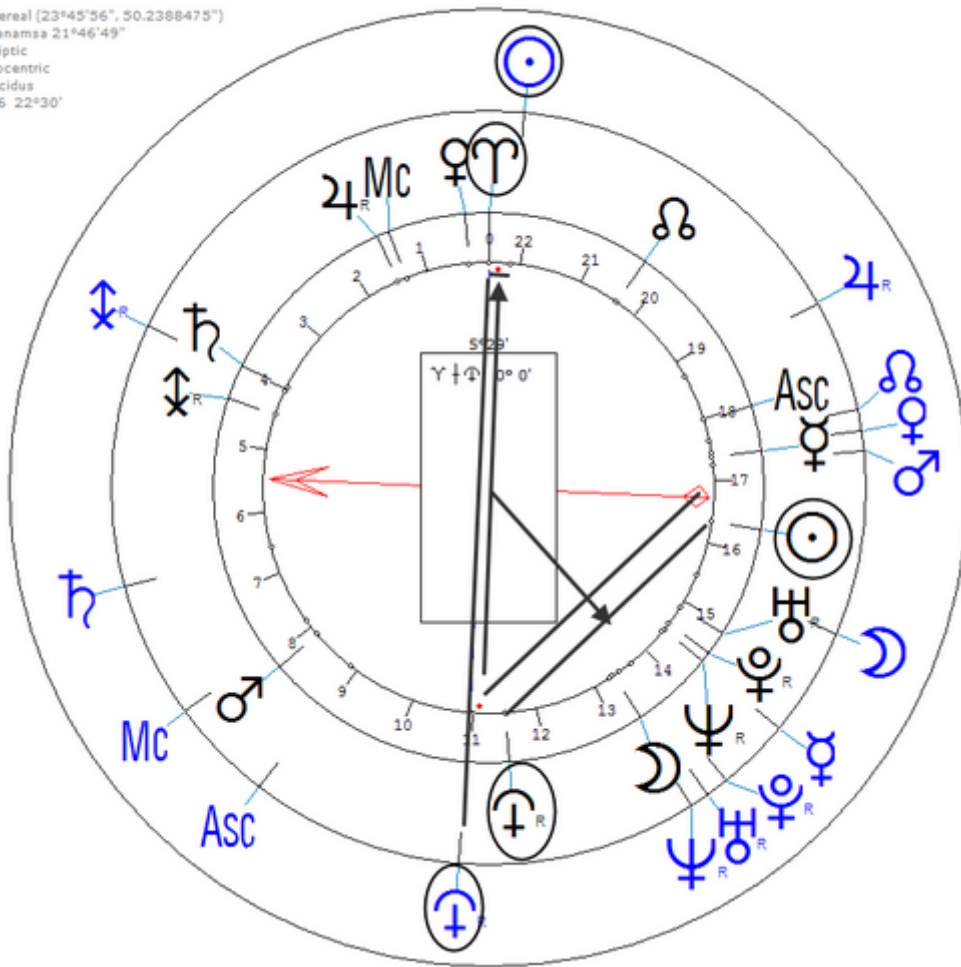

Taft, William Howard

15 September 1857 at 20:00 (= 8:00 PM) Cincinnati, Ohio, 39n10, 84w27

On 4 March 1909 (Inaugurated U.S. President, four years)

<https://www.astro.com/astro-databank/Taft,_William_Howard>

Secondary (Harmonic 16)

$$p \quad \Upsilon / \odot = p \quad \Upsilon / \uparrow = r \quad \odot / \uparrow$$

Taft, William Howard
15 September 1857 Tue 20:00 (GMT-5:37:50) 39°09'43"N 84°27'25"W
Cincinnati OH, Hamilton, USA
Sidereal (23°45'56", 50.2388475")
Ayanamsa 21°46'49"
Ecliptic
Geocentric
Placidus
H16 22°30'