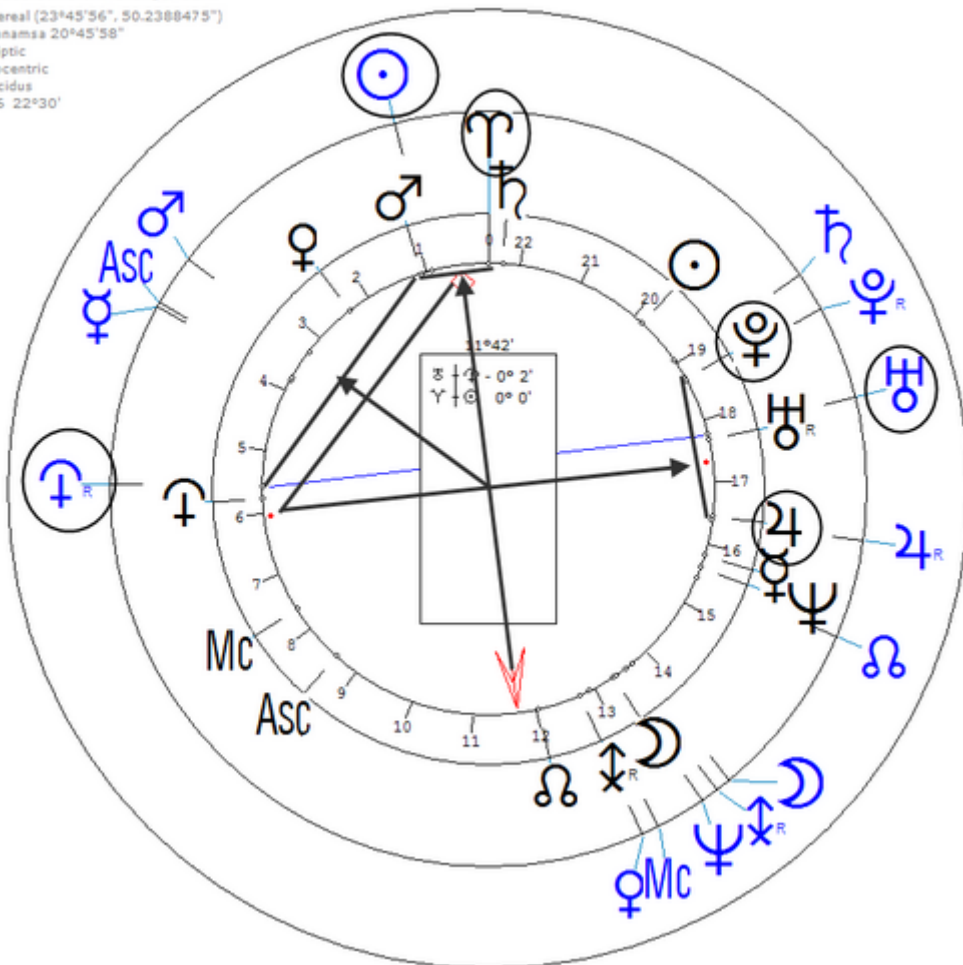

Taylor, Zachary

24 November 1784 at 10:56:51 (= 10:56:51 AM)Barboursville, Virginia, 38n10, 78w17

On 4 March 1849 (Inaugerated President)

<https://www.astro.com/astro-databank/Taylor,_Zachary>

Secondary Converse (Harmonic 16)

$p \quad \Upsilon / \odot = p \quad \odot / \uparrow = p \quad \text{♁} / \uparrow = r \quad \text{♃} / \uparrow$

Taylor, Zachary
24 November 1784 Wed 10:56:51 (GMT-5:13:08) 38°10'15"N 78°16'55"W
Barboursville VA, Orange, USA
Sidereal (23°45'56", 50.2388475")
Ayanamsa 20°45'58"
Ecliptic
Geocentric
Placidus
H16 22°30'