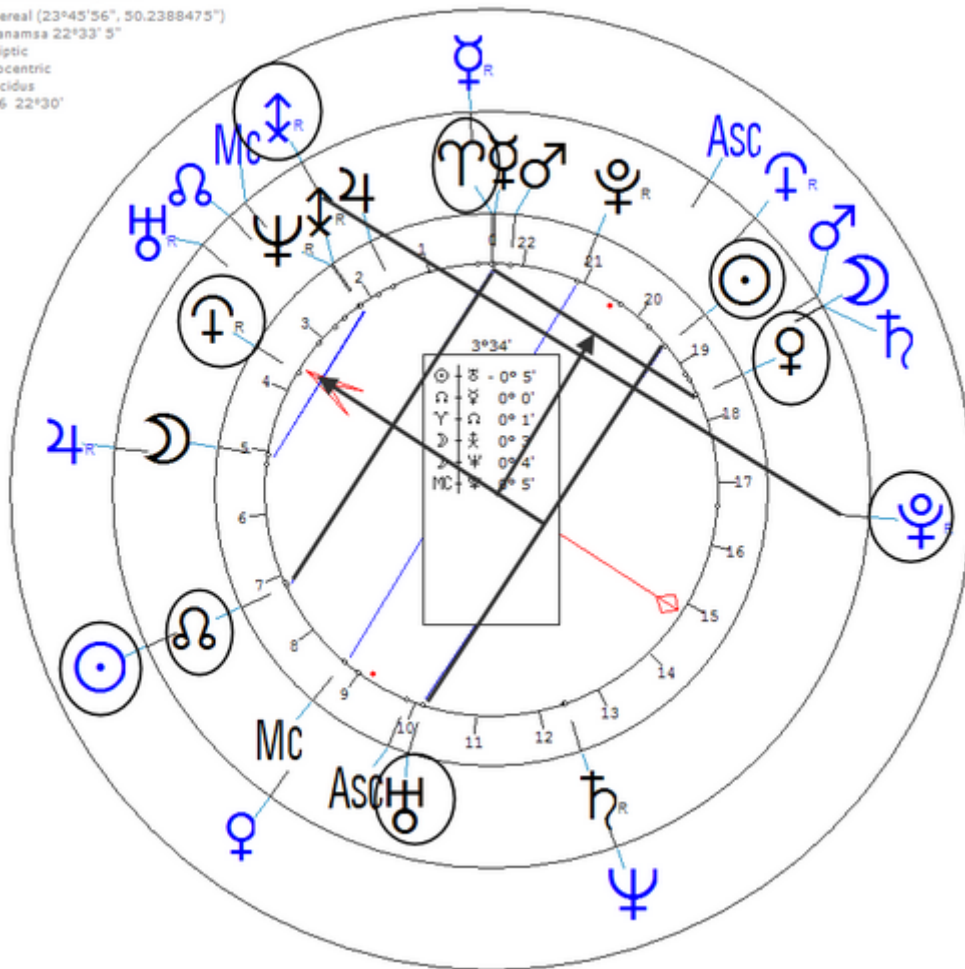

Nixon, Richard

9 January 1913 at 21:35 (= 9:35 PM)Yorba Linda, California, 33n53, 117w49

On January 20, 1969 (President of the U.S.)

<https://www.astro.com/astro-databank/Nixon,_Richard>

Transit (Harmonic 16)

t ♀/☉ = t ♀/♁ = r ♀/♀ = r ☉/♁ = r ♀

Venus is MC ruler.

Nixon, Richard M.
9 January 1913 Thu 21:35 (GMT-8) 33n53 117w48
Yorba Linda CA, USA
Sidereal (23°45'56", 50.2388475")
Ayanamsa 22°33' 5"
Ecliptic
Geocentric
Placidus
M16 22°30'