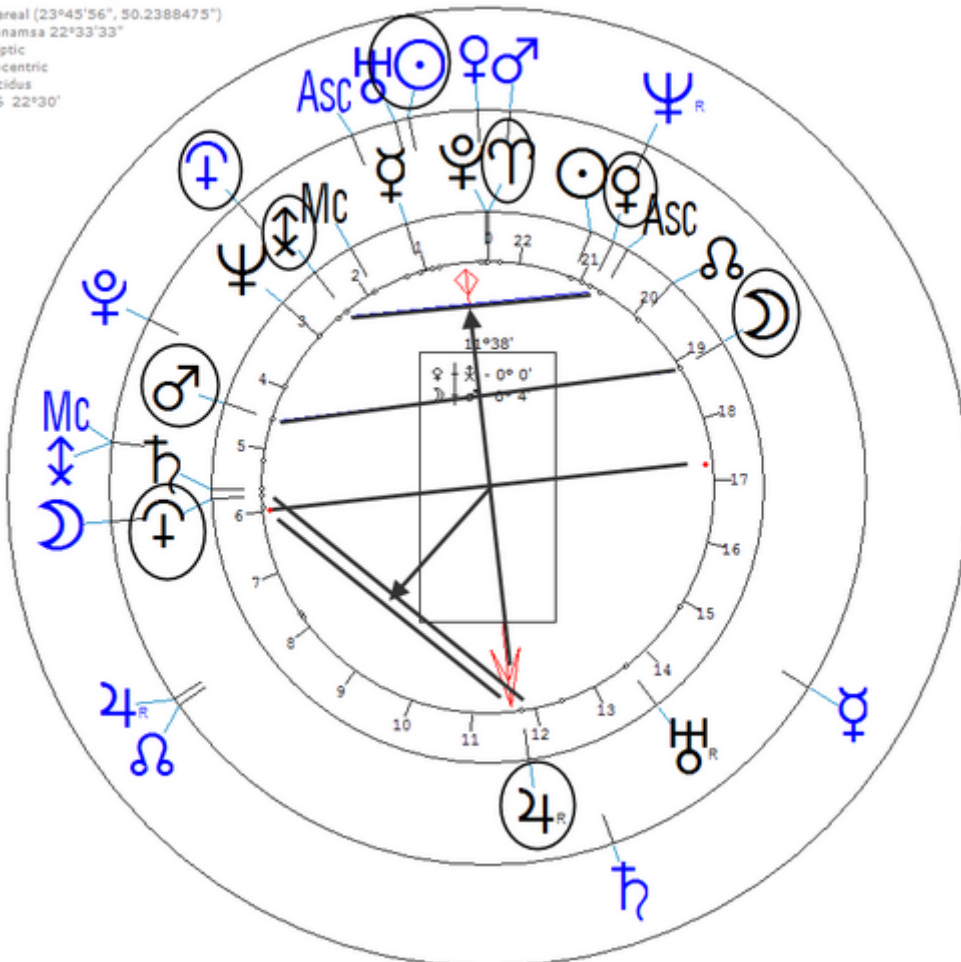

Ford, Gerald

14 July 1913 at 00:43 (= 12:43 AM)Omaha, Nebraska, 41n16, 95w56

On 9 August 1974 (Sworn in as U.S. President)

<https://www.astro.com/astro-databank/Ford,_Gerald>

Transit (Harmonic 16)

t ♉/☉ = r ♃/♂ = r ♀/♁ = r ♃/♀

Ford, Gerald
14 July 1913 Mon 0:43 (GMT-6) 41°15'31"N 95°56'15"W
Omaha, Nebraska, USA
Sidereal (23°45'56", 50.2388475")
Ayanamsa 22°33'33"
Ecliptic
Geocentric
Placidus
H16 22°30'