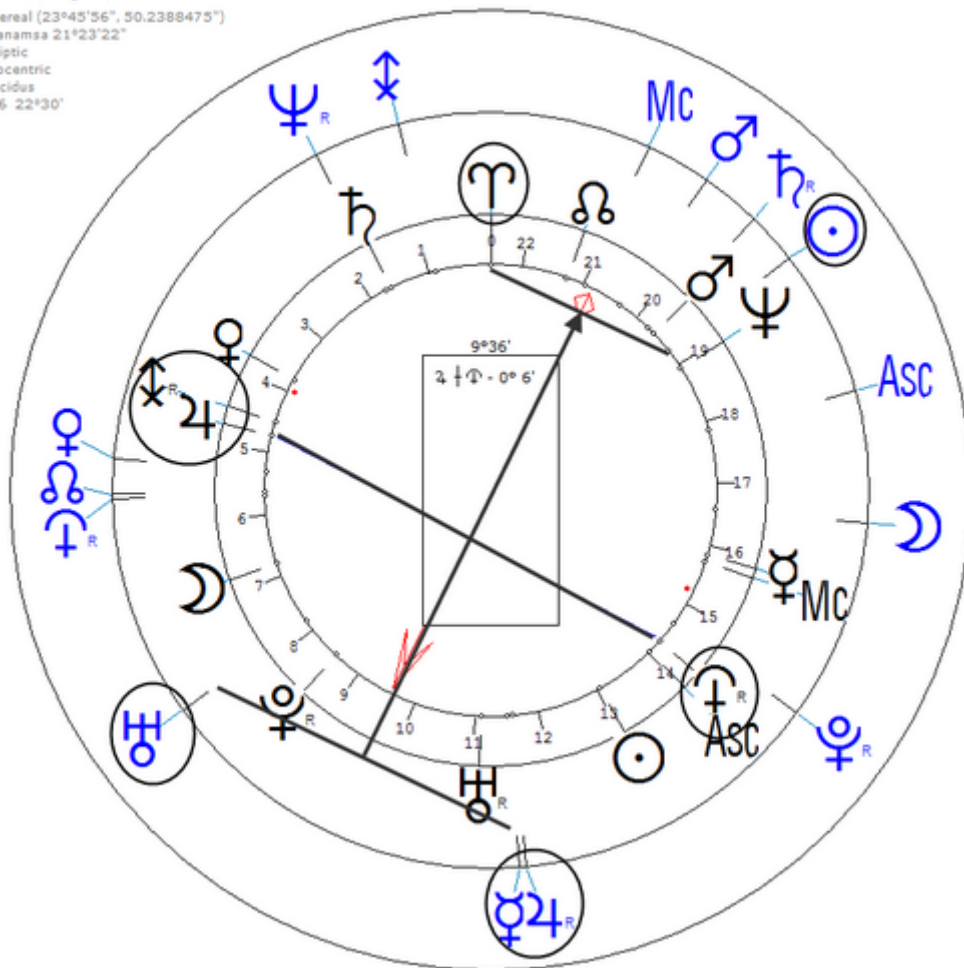

Arthur, Chester A.

5 October 1829 at 06:08 (= 06:08 AM)Fairfield, Vermont, 44n48, 72w57

He took the oath as President on 9/19/1881.

https://www.astro.com/astro-databank/Arthur,_Chester_A.

Transit (Harmonic 16) at 00:00

Biden, Joe

20 November 1942 at 08: 30 (= 08: 30 AM)Scranton, Pennsylvania, 41n25, 75w40

On 20 January 2021 (46th president of the USA)

https://www.astro.com/astro-databank/Biden,_Joe

Transit (Harmonic 16) at 00:00