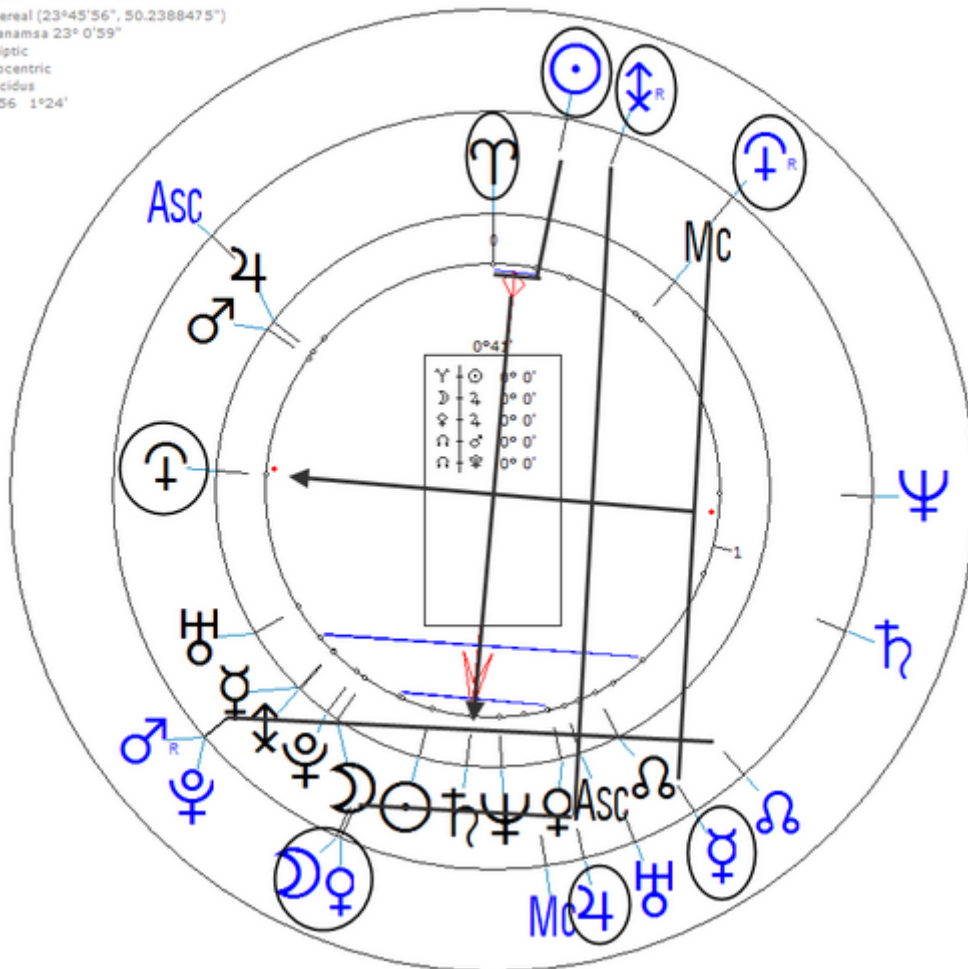

Clinton, Bill

19 August 1946 at 08:51 (= 08:51 AM)Hope, Arkansas, 33n40, 93w35

He was sworn into office as U.S. President on 20 January 1993 at 11:59 AM EST in Washington DC

<https://www.astro.com/astro-databank/Clinton,_Bill>

Transit (Harmonic 256)

t ♀/♁ = t ☾/♃ = t ♃/♁ = t ♀/♁ = t ♀/♁ = r ♁

Mercury is MC ruler.

Clinton, Bill
19 August 1946 Mon 8:51 (GMT-6) 33n40 93w35
Hope, Arkansas, USA
Sidereal (23°45'56", 50.2388475")
Ayanamsa 23° 0'59"
Ecliptic
Geocentric
Placidus
H256 1°24'