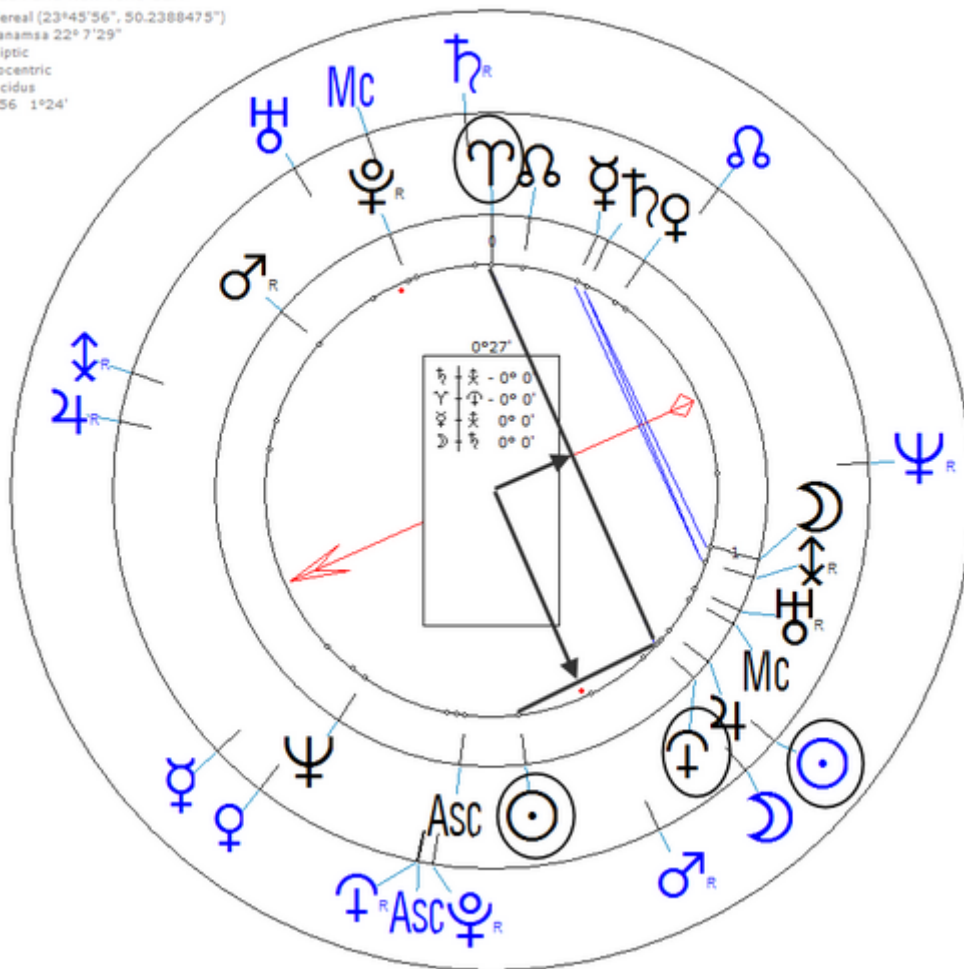

Roosevelt, Franklin D.

30 January 1882 at 20:45 (= 8:45 PM)Hyde Park (Dutchess County), New York, 41n47, 73w56

On March 4, 1933 (Inaugerated President)

<https://www.astro.com/astro-databank/Roosevelt,_Franklin_D.>

Secondary Converse (Harmonic 256)

$$p \quad \text{♁}/\text{☉} =_r \text{♁}/\text{♁} =_r \text{☉}/\text{♁}$$

Roosevelt, Franklin D.
30 January 1882 Mon 20:45 (GMT-4:55:44) 41n47 73w56
Hyde Park, New York, USA
Sidereal (23°45'56", 50.2388475")
Ayanamsa 22° 7'29"
Ecliptic
Geocentric
Placidus
H256 1°24'