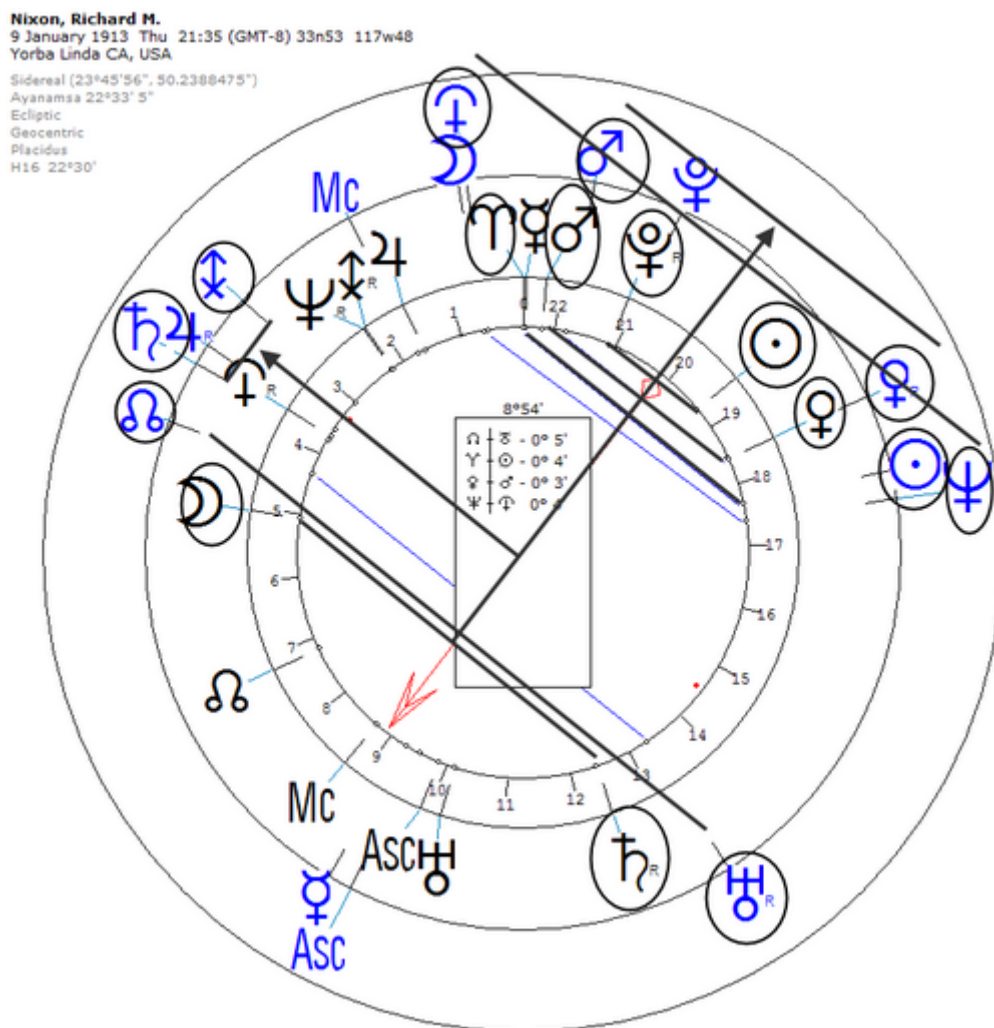

The Watergate scandal was a major political scandal in the United States involving the administration of U.S. President Richard Nixon from 1972 to 1974 that led to Nixon's resignation. The scandal stemmed from the Nixon administration's continual attempts to cover up its involvement in the June 17, 1972 break-in of the Democratic National Committee headquarters at the Washington, D.C. Watergate Office Building.

<https://en.wikipedia.org/wiki/Watergate_scandal>

Transit (Harmonic 16)

$t \text{ } \Upsilon/\odot = t \text{ } \Psi/\uparrow = t \text{ } \text{♀}/\text{♂} = t \text{ } \text{♁}/\text{♁} = t \text{ } \text{♃}/\text{♃} = r \text{ } \text{♀}/\text{♂} = r \text{ } \odot/\text{♀} = r \text{ } \text{♃}/\text{♃}$