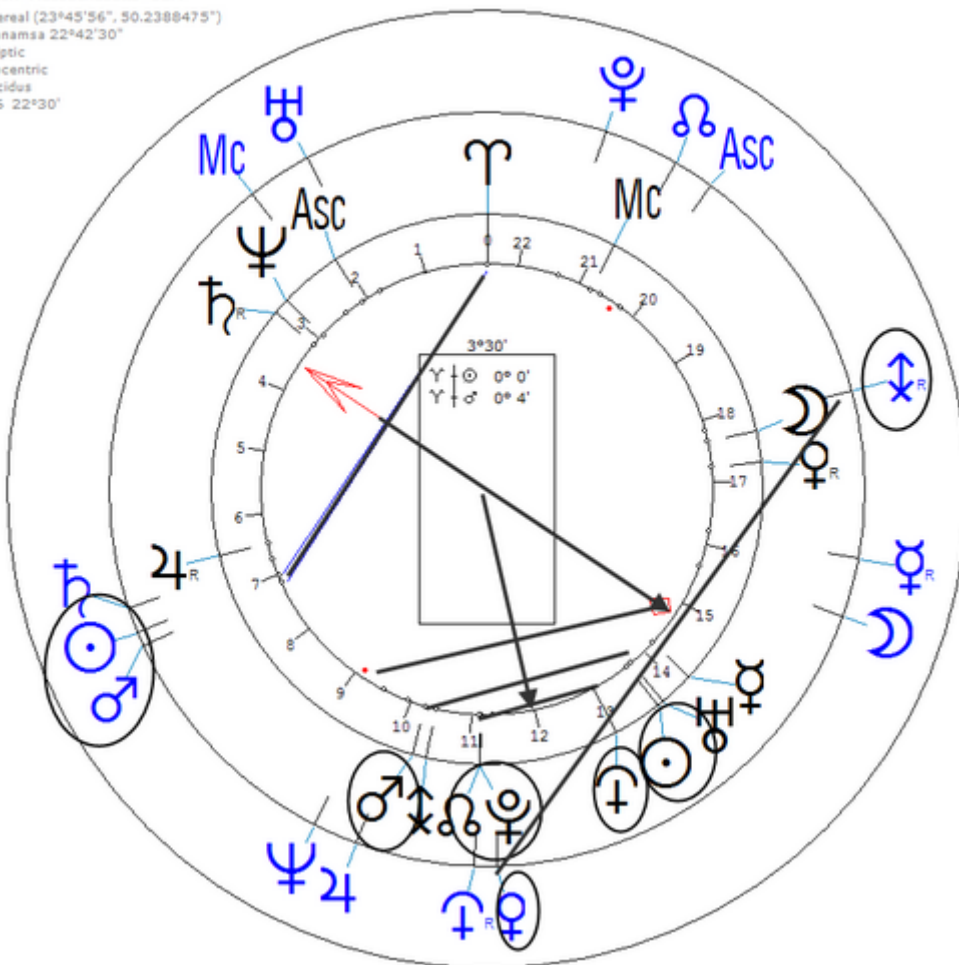

12 June 1924 at 10:30 (= 10:30 AM)Milton, Massachusetts, 42n15, 71w04

On 20 January 1989 at 12:00 noon in Washington, DC. (Sworn in as U.S. President)

https://www.astro.com/astro-databank/Bush,_George_H._W.

Transit (Harmonic 16) at 12:00

t ♄/♁ = t ♀/♃ = r ☉/♂ = r ☉/♁ = r ♀/♃

Mars is Asc ruler and Venus MC ruler.

Bush, George H. W.
12 June 1924 Thu 11:38 (GMT-4) 42n15 71w04
Milton, Massachusetts, USA
Sidereal (23°45'56", 50.2388475")
Ayanamsa 22°42'30"
Ecliptic
Geocentric
Placidus
H16 22°30'