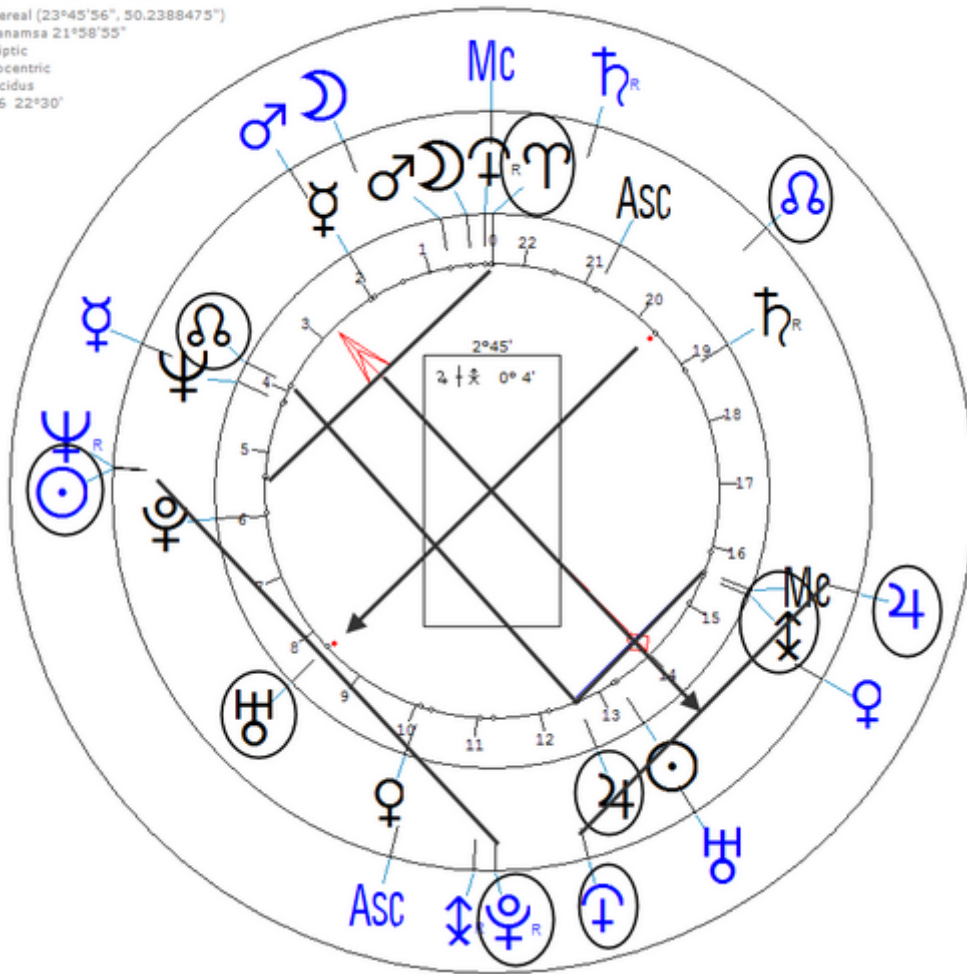

On 4 March 1925 (Sworn in as U.S. President)

Transit (Harmonic 16)

t ♄/♁ = t ♁/♀ = t ♃/♁ = t ♁ = r ♁ = r ♃ = r ♃/♁ = r ♃/♁

Coolidge, Calvin
4 July 1872 Thu 9:00 (GMT-4:50:53) 43°32'09"N 72°43'19"W
Plymouth VT, Windsor, USA
Sidereal (23°45'56", 50.2388475")
Ayanamsa 21°58'55"
Eccentric
Geocentric
Placidus
H16 22°30'