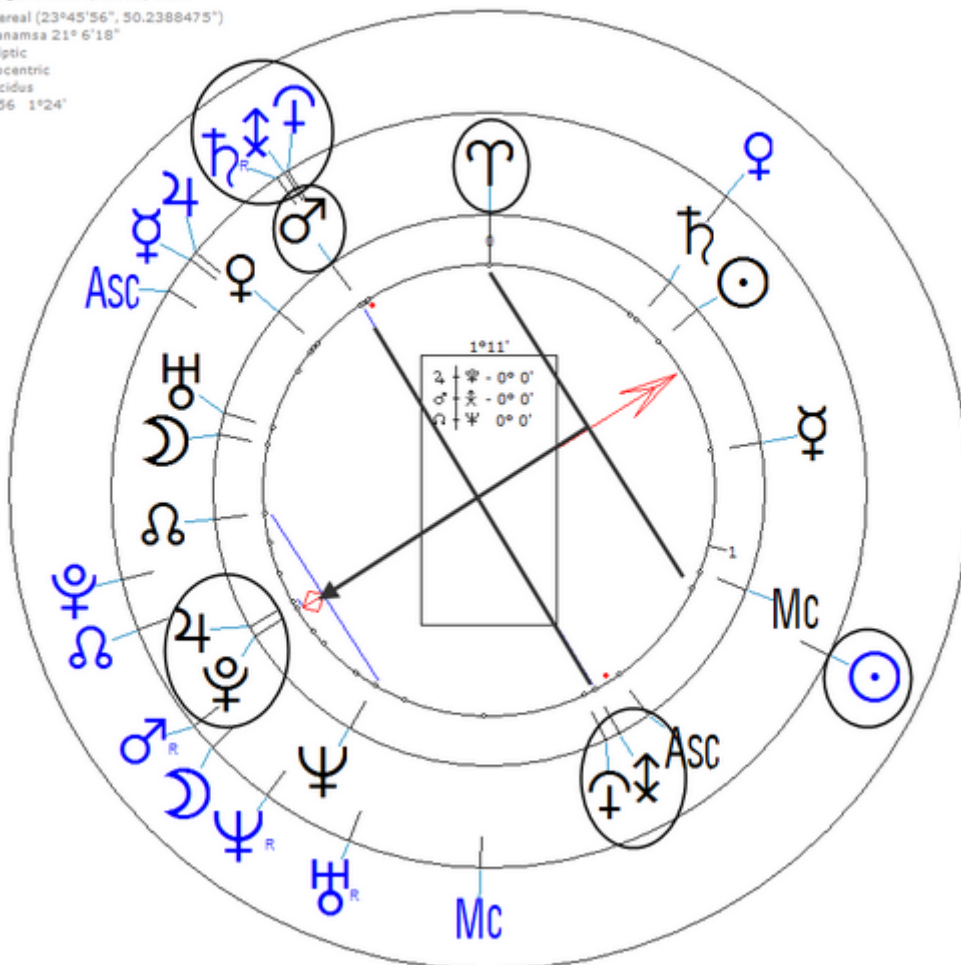

Lincoln, Abraham

12 February 1809 at 06:54 (= 06:54 AM)Hodgenville, Kentucky, 37n34, 85w44

On 4 March 1861 (Inaugerated President)

<https://www.astro.com/astro-databank/Lincoln,_Abraham>

The correct birth time must be 2:10.

Secondary (Harmonic 256)

p ♈/☉ = r ♂/♁ = r ♃/♀

p ♂/♃ = p ♂/♁ = r ☉/♁

Saturn/Zeus and Mars/Zeus connections show the assassination.

Lincoln, Abraham
12 February 1809 Sun 2:10 (GMT-5:42:58) 37°34'26"N 85°44'24"W
Hodgenville KY, Larue, USA
Sidereal (23°45'56", 50.2388475")
Ayanamsa 21° 6' 18"
Ecliptic
Geocentric
Placidus
H256 1°24'