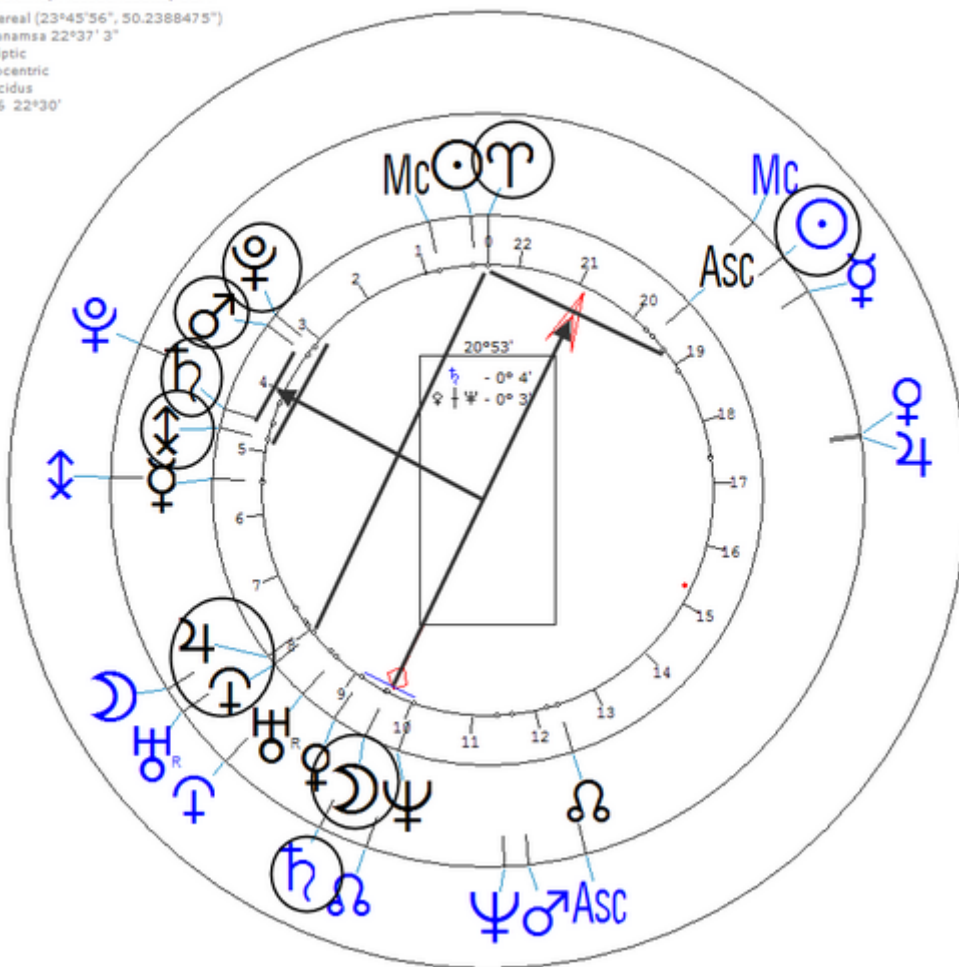

Kennedy, John F.

29 May 1917 at 15:00 (= 3:00 PM)Brookline, Massachusetts, 42n20, 71w07

20 January 1961 at 12:51 PM in Washington (Sworn in as U.S. President)

<https://www.astro.com/astro-databank/Kennedy,_John_F.>

Secondary (Harmonic 16)

$p \quad \Upsilon/\odot = p \quad \text{♁} = r \quad \text{♂}/\text{♁} = r \quad \Upsilon/♃ = r \quad \Upsilon/\text{♁} = r \quad \text{☾}$

John Fitzgerald Kennedy, Sr.
29 May 1917 Tue 14:58:25 (GMT-5) 42°19'54"N 71°07'18"W
Brookline, Massachusetts, USA
Sidereal (23°45'56", 50.2388475")
Ayanamsa 22°37' 3"
Ecliptic
Geocentric
Placidus
H16 22°30'