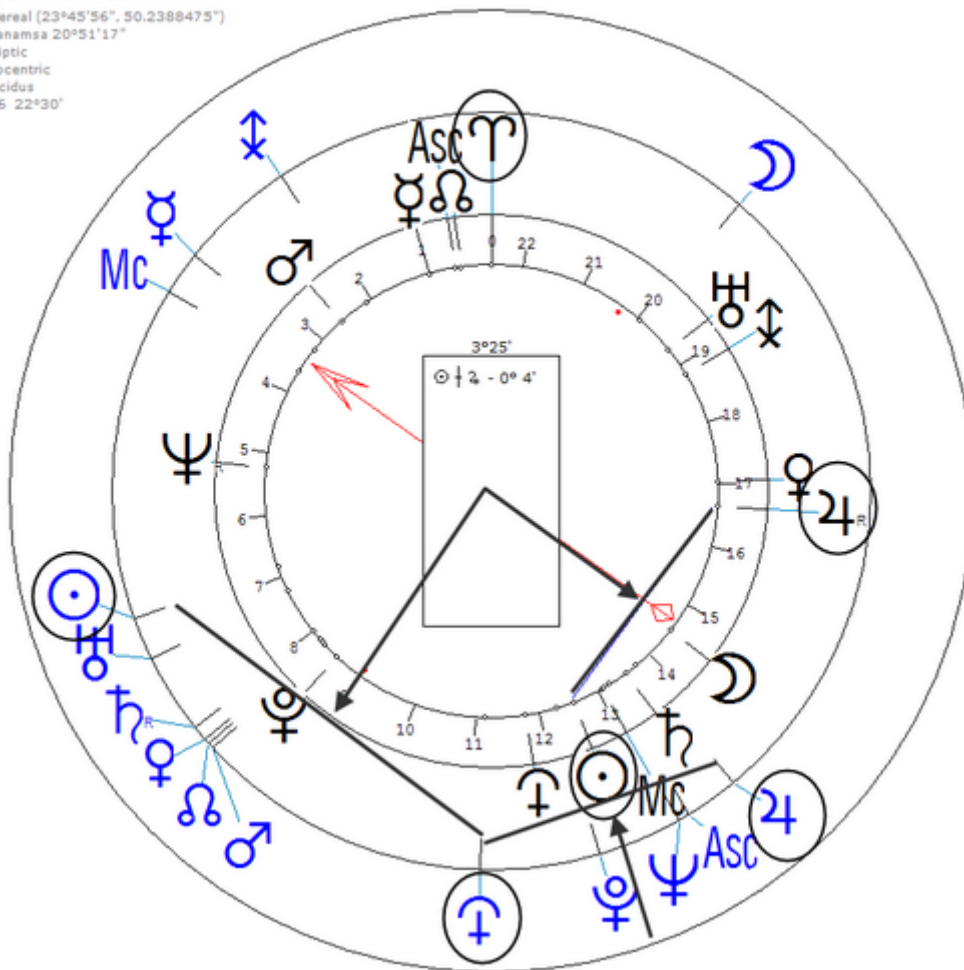

Buchanan, James

23 April 1791

Cove Gap, Pennsylvania, 39n52, 77w57

4 March 1857 (Sworn in as U.S. President)

<https://www.astro.com/astro-databank/Buchanan,_James>

Transit (Harmonic 16) at 00:00

t ♉/☉ = t ☉/♁ = r ☉/♃

t ♃/♁ = r ☉

The birth time, because it is not known, is taken at noon. Since transit Kronos connects two planetary pictures, these two planetary pictures are linked together and belong together. This means that they are not separate planetary pictures and this is very important that one must always take into consideration.

Buchanan, James
23 April 1791 Sat 12:00 (GMT-5:07:55) 40°21'17"N 76°58'41"W
Cove PA, Perry, USA
Sidereal (23°45'56", 50.2388475")
Ayanamsa 20°51'17"
Ecliptic
Geocentric
Placidus
H16 22°30'