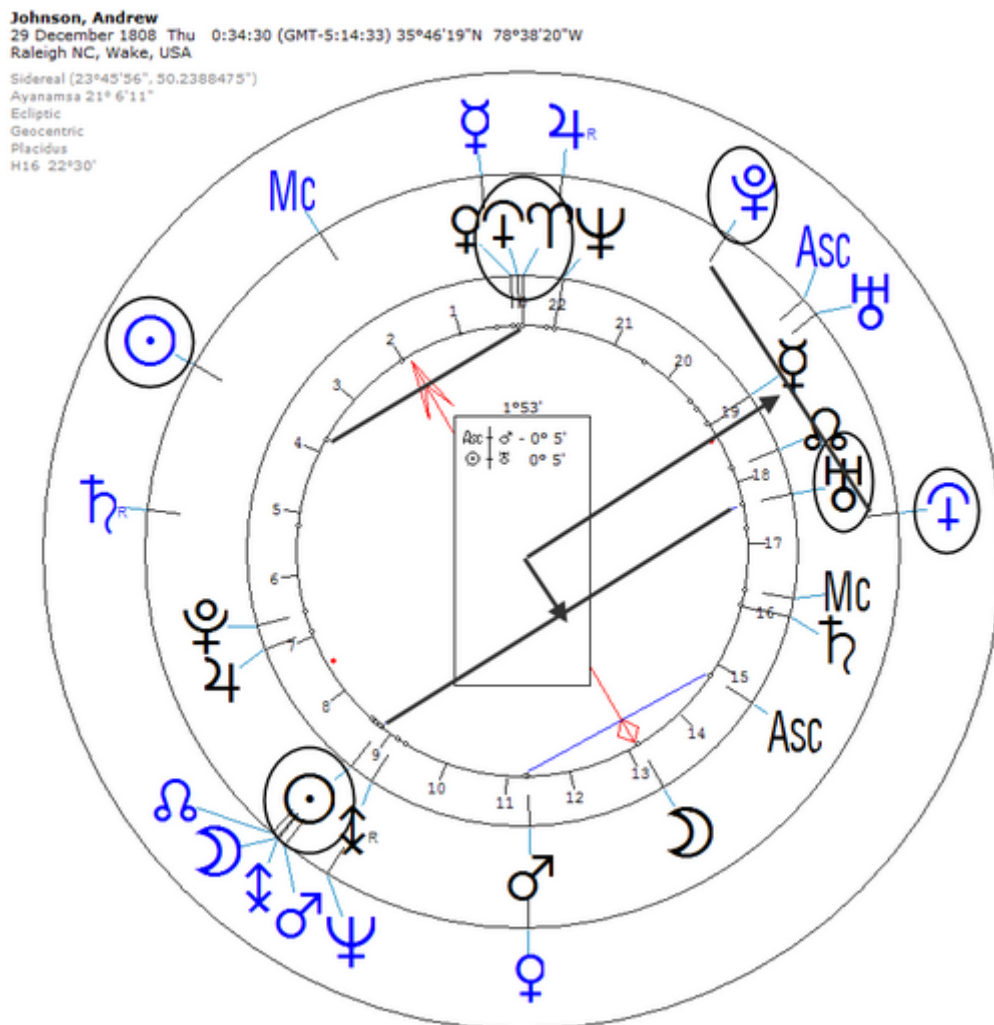

[https://en.wikipedia.org/wiki/Andrew_Johnson#Presidency_\(1865%E2%80%931869\)](https://en.wikipedia.org/wiki/Andrew_Johnson#Presidency_(1865%E2%80%931869))

Transit (Harmonic 16)

t ♀/☉ = t ♀/♀ = r ☉/♁

Johnson, Lyndon B.