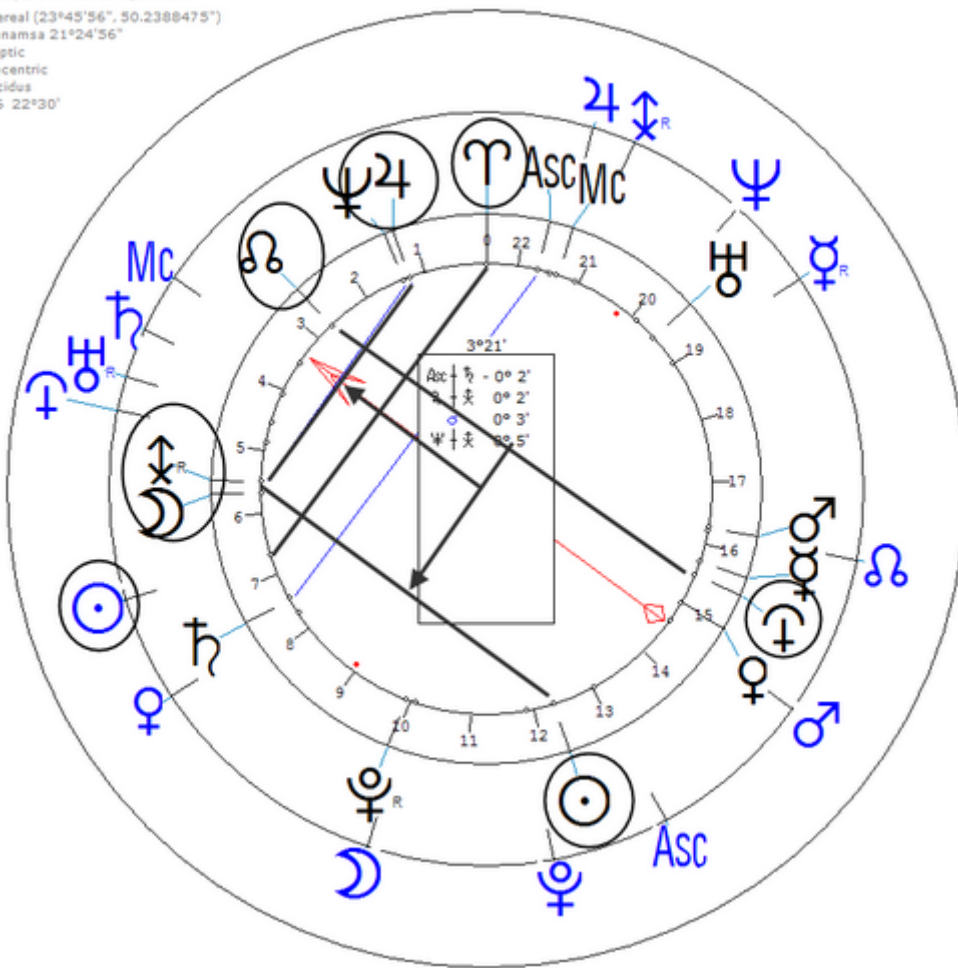

On 4 March 1881 (U.S. President)

https://www.astro.com/astro-databank/Garfield,_James

Transit (Harmonic 16)

t ♈/♁ = r ♁/♁♋ = r ♁♋/♁♋ = r ♁♋/♁♋

Garfield, James
19 November 1831 Sat 2:00 (GMT-5:25:55) 41°26'59"N 81°28'51"W
Orange OH, Cuyahoga, USA
Sidereal (23°45'56", 50.2388475")
Ayanamsa 21°24'56"
Ecliptic
Geocentric
Placidus
H16 22°30'