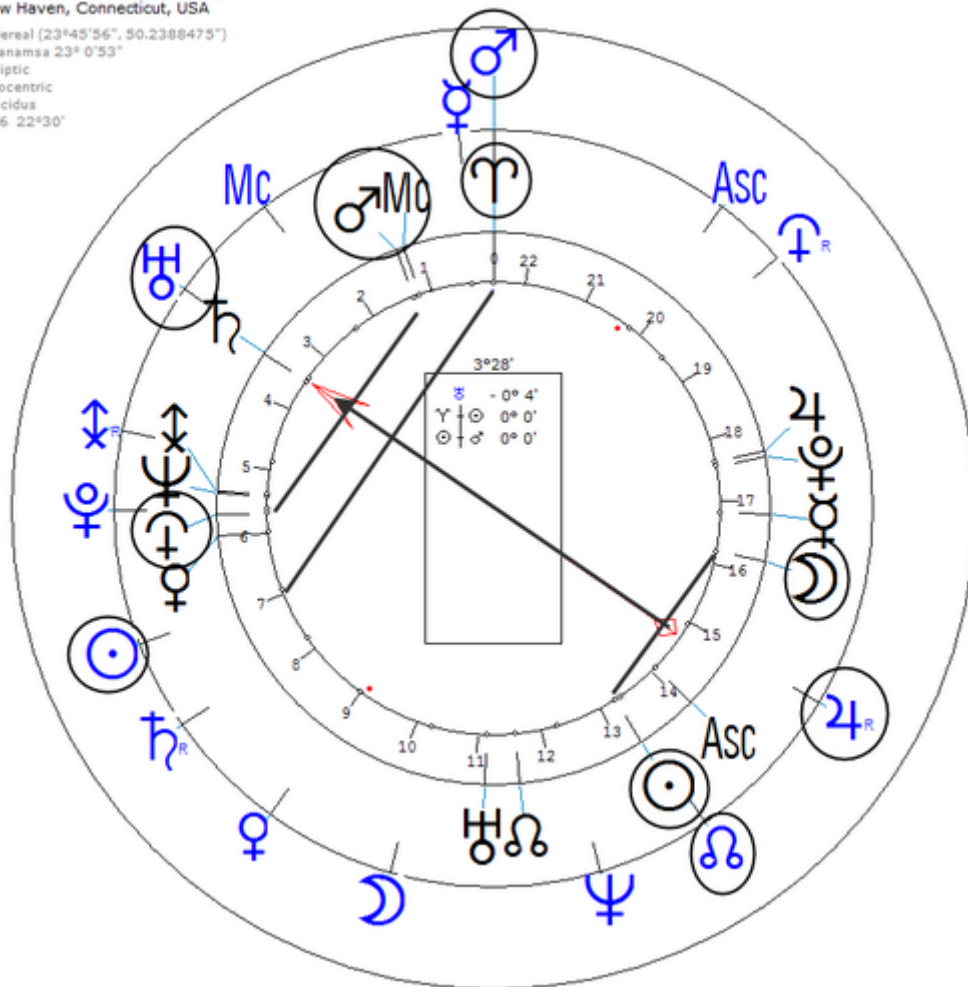

Bush, George W.

6 July 1946 at 07:26 (= 07:26 AM)New Haven, Connecticut, 41n18, 72w56

20 January 2001 at 12:02 PM in Washington, DC (Sworn in as US president)

<https://www.astro.com/astro-databank/Bush,_George_W>.

Transit (Harmonic 16) at 12:00

t ♀/☉ = t ☉/♂ = t ♃ = t ♁ = r ♂/♀ = r ☉/☾

Mars is MC ruler.

Bush, George W.
6 July 1946 Sat 7:26 (GMT-4) 41°18'29"N 72°55'43"W
New Haven, Connecticut, USA
Sidereal (23°45'56", 50.2388475")
Ayanamsa 23° 0'53"
Ecliptic
Geocentric
Placidus
H16 22°30'