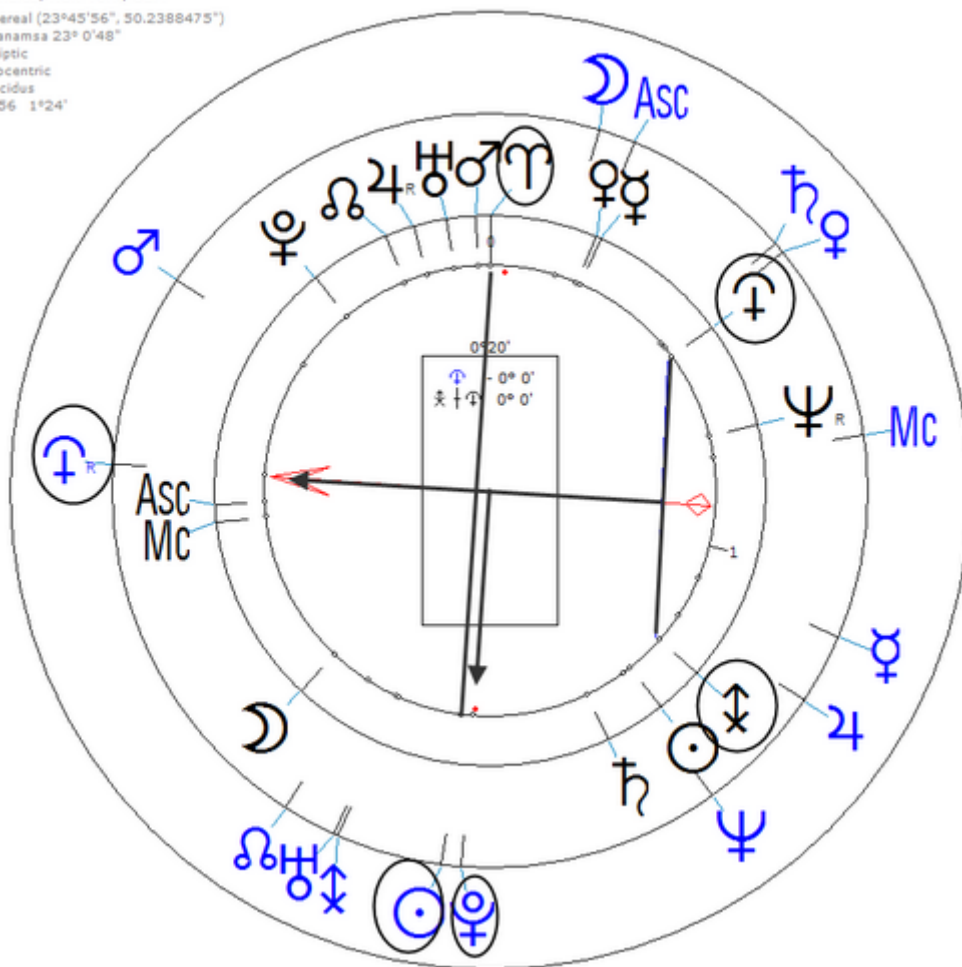

Trump, Donald

14 June 1946 at 10:54 (= 10:54 AM)Jamaica Hospital Queens (Queens County), New York, 40n42, 73w4859

20 January 2017 at 12:00 PM in Washington (took office as president)

<https://www.astro.com/astro-databank/Trump,_Donald>

Secondary (Harmonic 256)

p ♀/☉ = p ♀ = p ♀ = r ♀ ♂/♀

Trump, Donald
14 June 1946 Fri 10:53:52 (GMT-4) 40°41'29"N 73°48'22"W
Jamaica, New York, USA
Sidereal (23°45'56", 50.2388475")
Ayanamsa 23° 0'48"
Ecliptic
Geocentric
Placidus
H256 1°24'