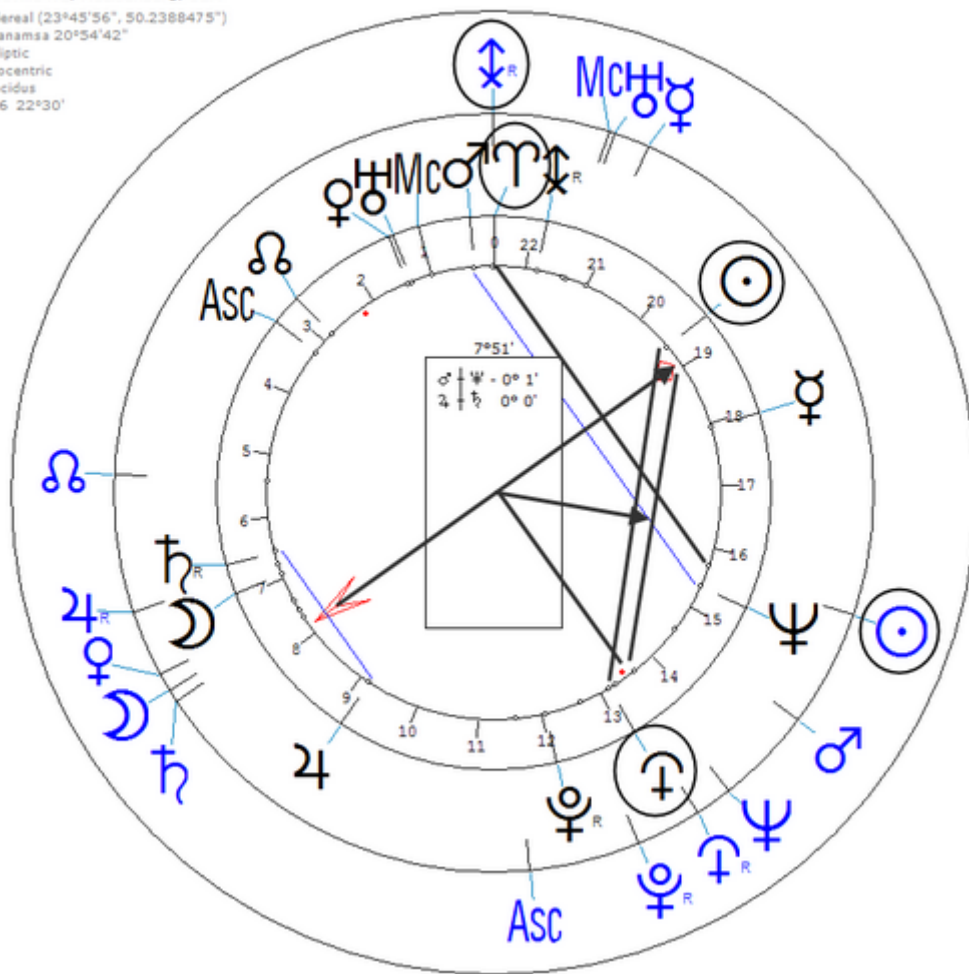

Polk, James K.

2 November 1795 at 12:00 (= 12:00 noon)Pineville, North Carolina, 35n05, 80w54

On March 4, 1845 (Inaugerated President)

<https://www.astro.com/astro-databank/Polk,_James_K>.

Secondary Converse (Harmonic 16)

$$p \quad \Upsilon / \odot = p \quad \odot / \uparrow = r \quad \odot / \uparrow$$

Polk, James K.
2 November 1795 Mon 12:00 (GMT-5:23:34) 35°04'59"N 80°53'33"W
Pineville NC, Mecklenburg, USA
Sidereal (23°45'56", 50.2388475")
Ayanamsa 20°54'42"
Ecliptic
Geocentric
Placidus
H16 22°30'